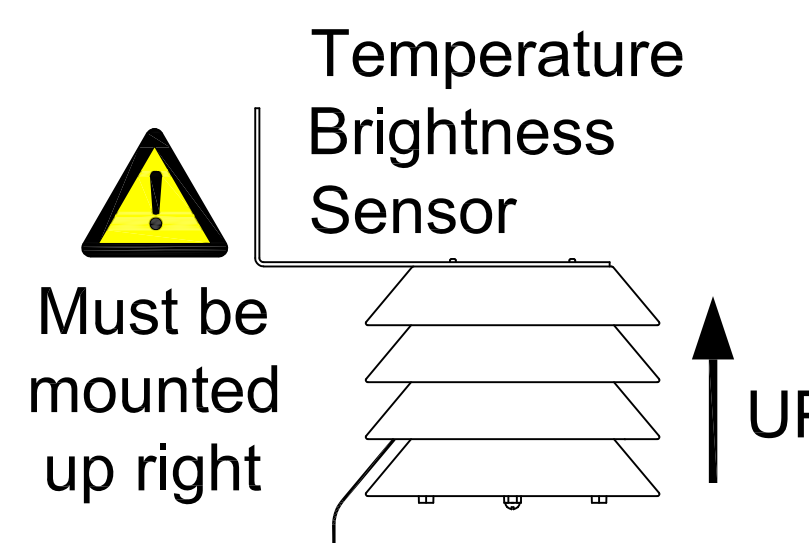

Order # :
 Xpress-20 80X144-1R
 120V / 1545W / 13A / 557LBS / Per Face

Support@thinksign.com
 www.ThinkSign.com

- NOTES:
 1.DISPLAY IS REAR VENTILATED, DO NOT BLOCK UP VENTILATORS.
 2.FRONT ACCESS FOR SERVICE.
 3.THINKSIGN IS NOT RESPONSIBLE FOR THE MAIN ELECTRICAL DISCONNECT.
 4.THINKSIGN IS NOT RESPONSIBLE FOR THE MOUNTING HARDWARE OR THE INTEGRITY OF THE STRUCTURE THE DISPLAY IS MOUNTED TO.

Please Keep For Service!

Open the cabinet

AIRFLOW

NET CABLE 5E

Order # :
 Xpress-20 80X112-1R
 120V / 1216W / 11A / 440LBS / Per Face

Support@thinksign.com
 www.ThinkSign.com

- NOTES:
 1.DISPLAY IS REAR VENTILATED, DO NOT BLOCK UP VENTILATORS.
 2.FRONT ACCESS FOR SERVICE.
 3.THINKSIGN IS NOT RESPONSIBLE FOR THE MAIN ELECTRICAL DISCONNECT.
 4.THINKSIGN IS NOT RESPONSIBLE FOR THE MOUNTING HARDWARE OR THE INTEGRITY OF THE STRUCTURE THE DISPLAY IS MOUNTED TO.