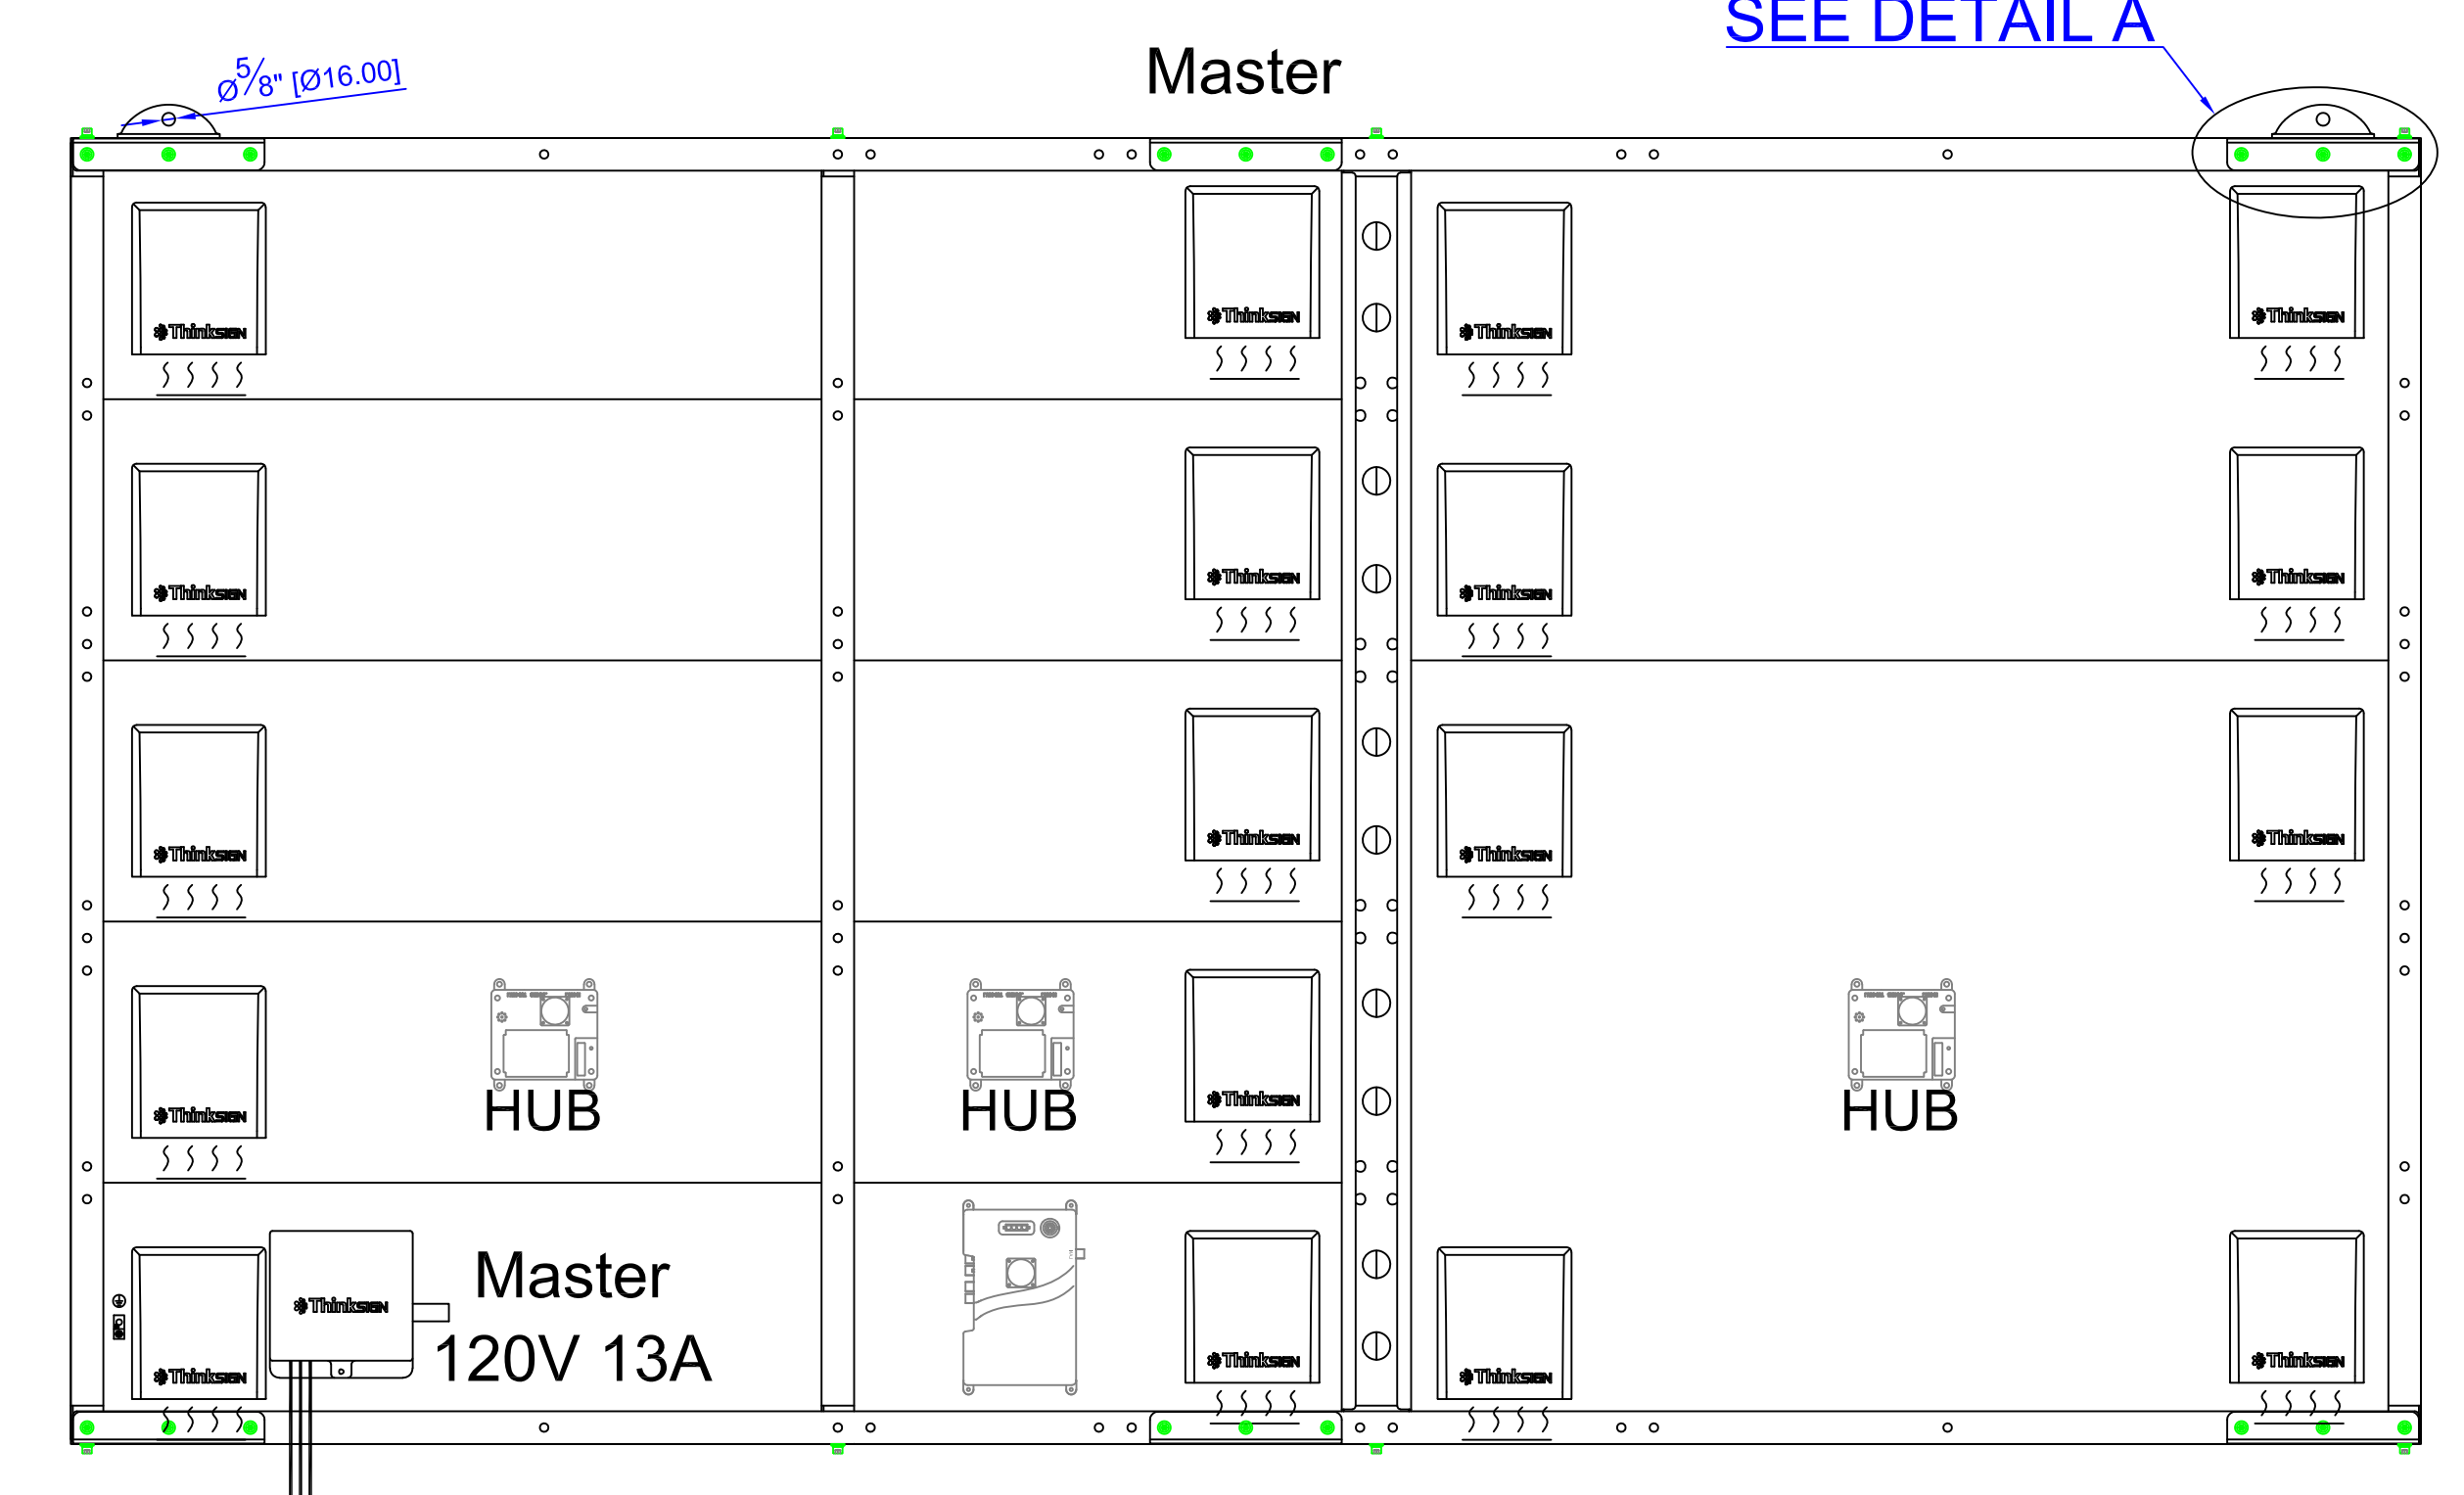

Order # :
 Xpress-20 80X144-1R
 120V / 1545W / 13A / 557LBS / Per Face

Support@thinksign.com
 www.ThinkSign.com

- NOTES:
 1.DISPLAY IS REAR VENTILATED, DO NOT BLOCK UP VENTILATORS.
 2.FRONT ACCESS FOR SERVICE.
 3.THINKSIGN IS NOT RESPONSIBLE FOR THE MAIN ELECTRICAL DISCONNECT.
 4.THINKSIGN IS NOT RESPONSIBLE FOR THE MOUNTING HARDWARE OR THE INTEGRITY OF THE STRUCTURE THE DISPLAY IS MOUNTED TO.

Please Keep For Service!

Open the cabinet

AIRFLOW

NET CABLE 5E

Order # :
 Xpress-20 80X112-1R
 120V / 1216W / 11A / 440LBS / Per Face

Support@thinksign.com
 www.ThinkSign.com

- NOTES:
 1.DISPLAY IS REAR VENTILATED, DO NOT BLOCK UP VENTILATORS.
 2.FRONT ACCESS FOR SERVICE.
 3.THINKSIGN IS NOT RESPONSIBLE FOR THE MAIN ELECTRICAL DISCONNECT.
 4.THINKSIGN IS NOT RESPONSIBLE FOR THE MOUNTING HARDWARE OR THE INTEGRITY OF THE STRUCTURE THE DISPLAY IS MOUNTED TO.