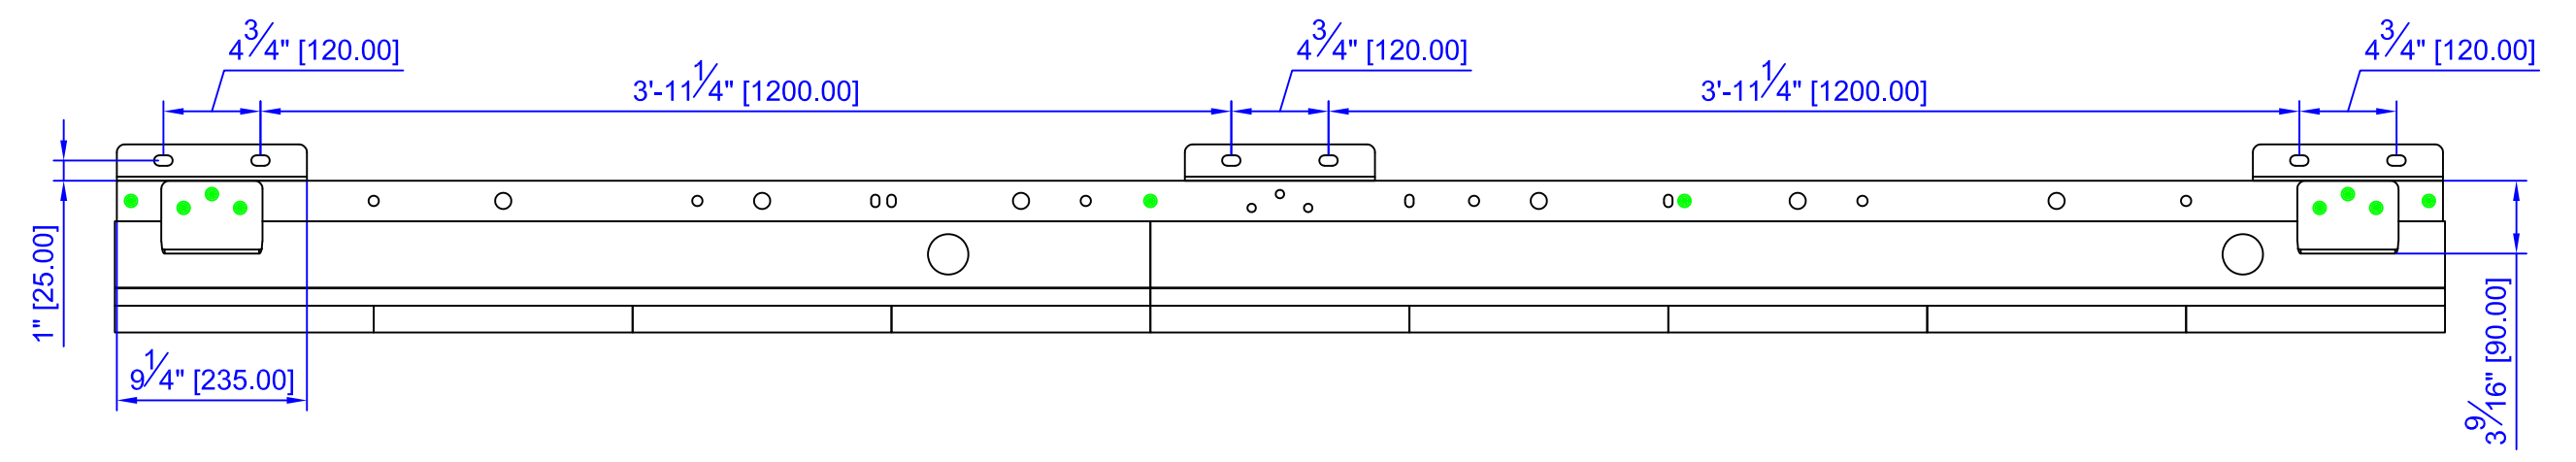

Order # :
 Xpress-20 80X144-1R
 120V / 1545W / 13A / 557LBS / Per Face

Support@thinksign.com
 www.ThinkSign.com

- NOTES:
 1.DISPLAY IS REAR VENTILATED, DO NOT BLOCK UP VENTILATORS.
 2.FRONT ACCESS FOR SERVICE.
 3.THINKSIGN IS NOT RESPONSIBLE FOR THE MAIN ELECTRICAL DISCONNECT.
 4.THINKSIGN IS NOT RESPONSIBLE FOR THE MOUNTING HARDWARE OR THE INTEGRITY OF THE STRUCTURE THE DISPLAY IS MOUNTED TO.

Please Keep For Service!

Open the cabinet

AIRFLOW

NET CABLE 5E

Order # :
 Xpress-20 80X112-1R
 120V / 1216W / 11A / 440LBS / Per Face

Support@thinksign.com
 www.ThinkSign.com

- NOTES:
 1.DISPLAY IS REAR VENTILATED, DO NOT BLOCK UP VENTILATORS.
 2.FRONT ACCESS FOR SERVICE.
 3.THINKSIGN IS NOT RESPONSIBLE FOR THE MAIN ELECTRICAL DISCONNECT.
 4.THINKSIGN IS NOT RESPONSIBLE FOR THE MOUNTING HARDWARE OR THE INTEGRITY OF THE STRUCTURE THE DISPLAY IS MOUNTED TO.