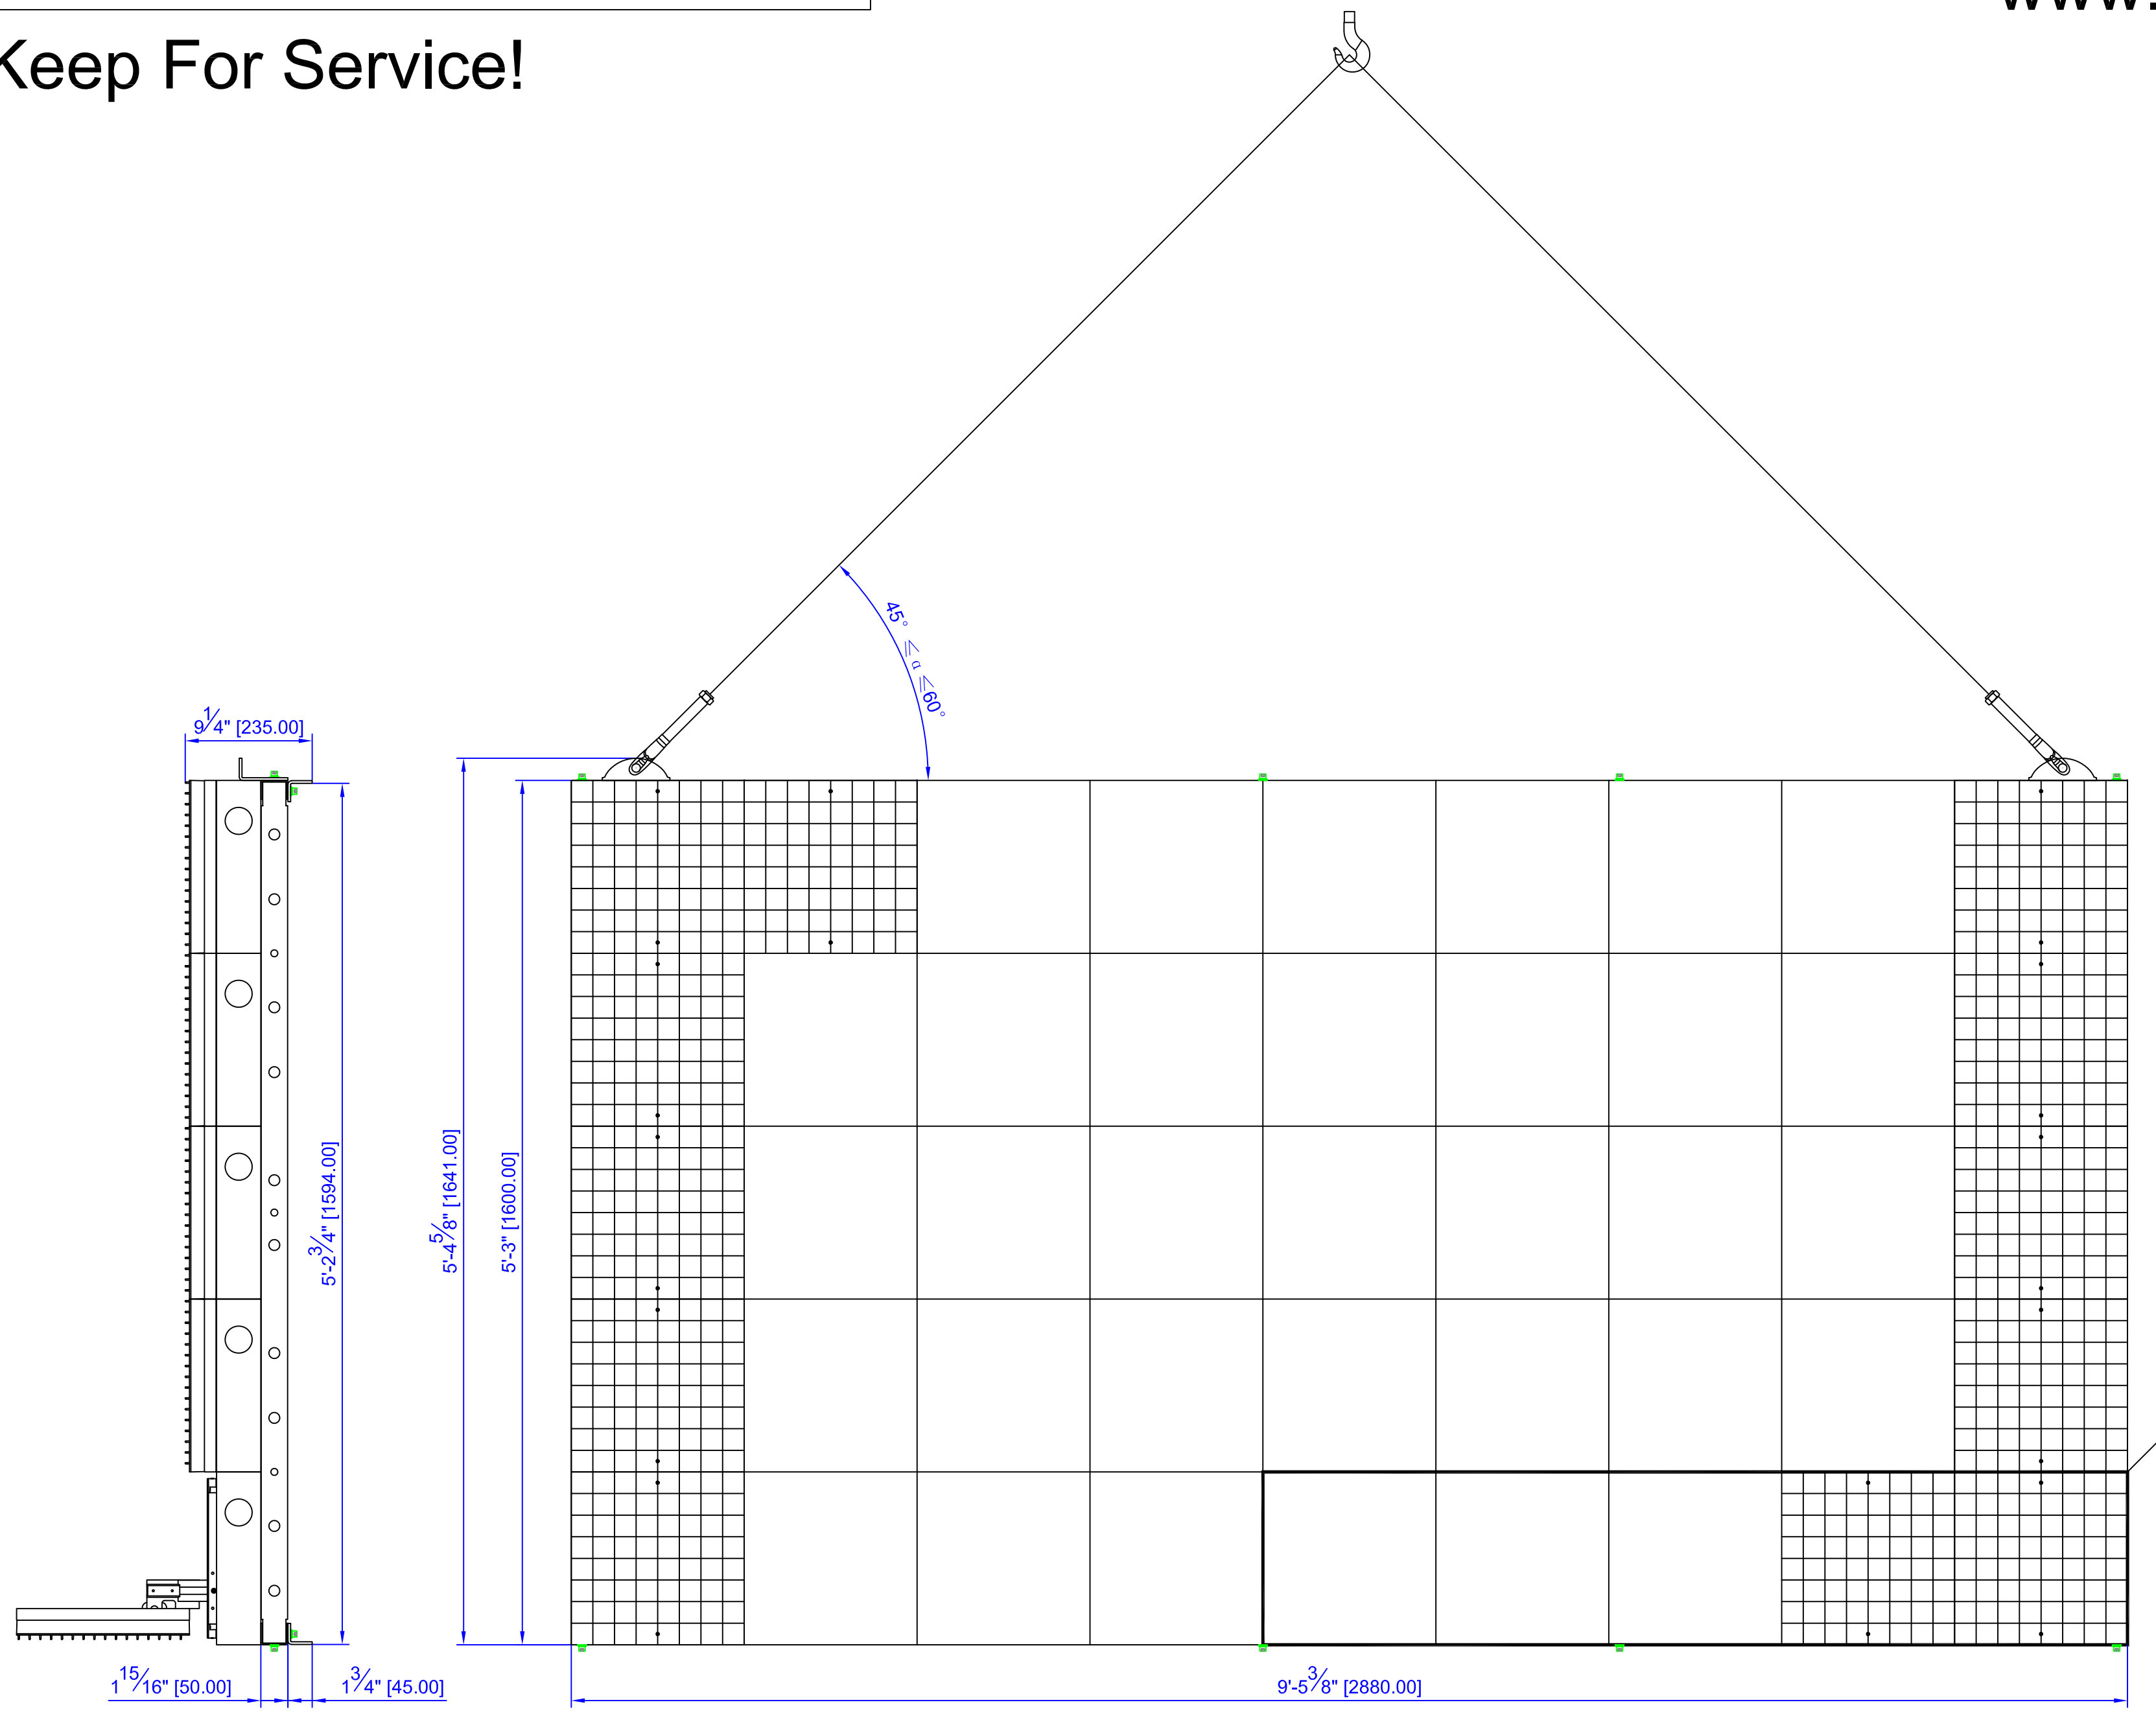

Order # :
 Xpress-20 80X144-1R
 120V / 1545W / 13A / 557LBS / Per Face

Support@thinksign.com
 www.ThinkSign.com

- NOTES:
 1.DISPLAY IS REAR VENTILATED, DO NOT BLOCK UP VENTILATORS.
 2.FRONT ACCESS FOR SERVICE.
 3.THINKSIGN IS NOT RESPONSIBLE FOR THE MAIN ELECTRICAL DISCONNECT.
 4.THINKSIGN IS NOT RESPONSIBLE FOR THE MOUNTING HARDWARE OR THE INTEGRITY OF THE STRUCTURE THE DISPLAY IS MOUNTED TO.

Please Keep For Service!

Open the cabinet

AIRFLOW

NET CABLE 5E

Order # :
 Xpress-20 80X112-1R
 120V / 1216W / 11A / 440LBS / Per Face

Support@thinksign.com
 www.ThinkSign.com

- NOTES:
 1.DISPLAY IS REAR VENTILATED, DO NOT BLOCK UP VENTILATORS.
 2.FRONT ACCESS FOR SERVICE.
 3.THINKSIGN IS NOT RESPONSIBLE FOR THE MAIN ELECTRICAL DISCONNECT.
 4.THINKSIGN IS NOT RESPONSIBLE FOR THE MOUNTING HARDWARE OR THE INTEGRITY OF THE STRUCTURE THE DISPLAY IS MOUNTED TO.