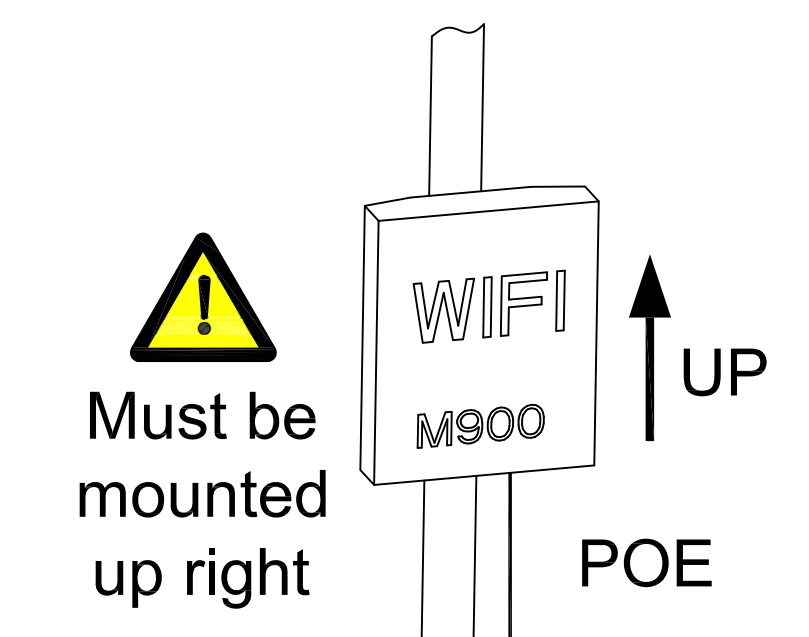

Order # :
 Xpress-20 80X144-1R
 120V / 1545W / 13A / 557LBS / Per Face

Support@thinksign.com
 www.ThinkSign.com

- NOTES:
 1.DISPLAY IS REAR VENTILATED, DO NOT BLOCK UP VENTILATORS.
 2.FRONT ACCESS FOR SERVICE.
 3.THINKSIGN IS NOT RESPONSIBLE FOR THE MAIN ELECTRICAL DISCONNECT.
 4.THINKSIGN IS NOT RESPONSIBLE FOR THE MOUNTING HARDWARE OR THE INTEGRITY OF THE STRUCTURE THE DISPLAY IS MOUNTED TO.

Please Keep For Service!

Open the cabinet

AIRFLOW

NET CABLE 5E

Order # :
 Xpress-20 80X112-1R
 120V / 1216W / 11A / 440LBS / Per Face

Support@thinksign.com
 www.ThinkSign.com

- NOTES:
 1.DISPLAY IS REAR VENTILATED, DO NOT BLOCK UP VENTILATORS.
 2.FRONT ACCESS FOR SERVICE.
 3.THINKSIGN IS NOT RESPONSIBLE FOR THE MAIN ELECTRICAL DISCONNECT.
 4.THINKSIGN IS NOT RESPONSIBLE FOR THE MOUNTING HARDWARE OR THE INTEGRITY OF THE STRUCTURE THE DISPLAY IS MOUNTED TO.