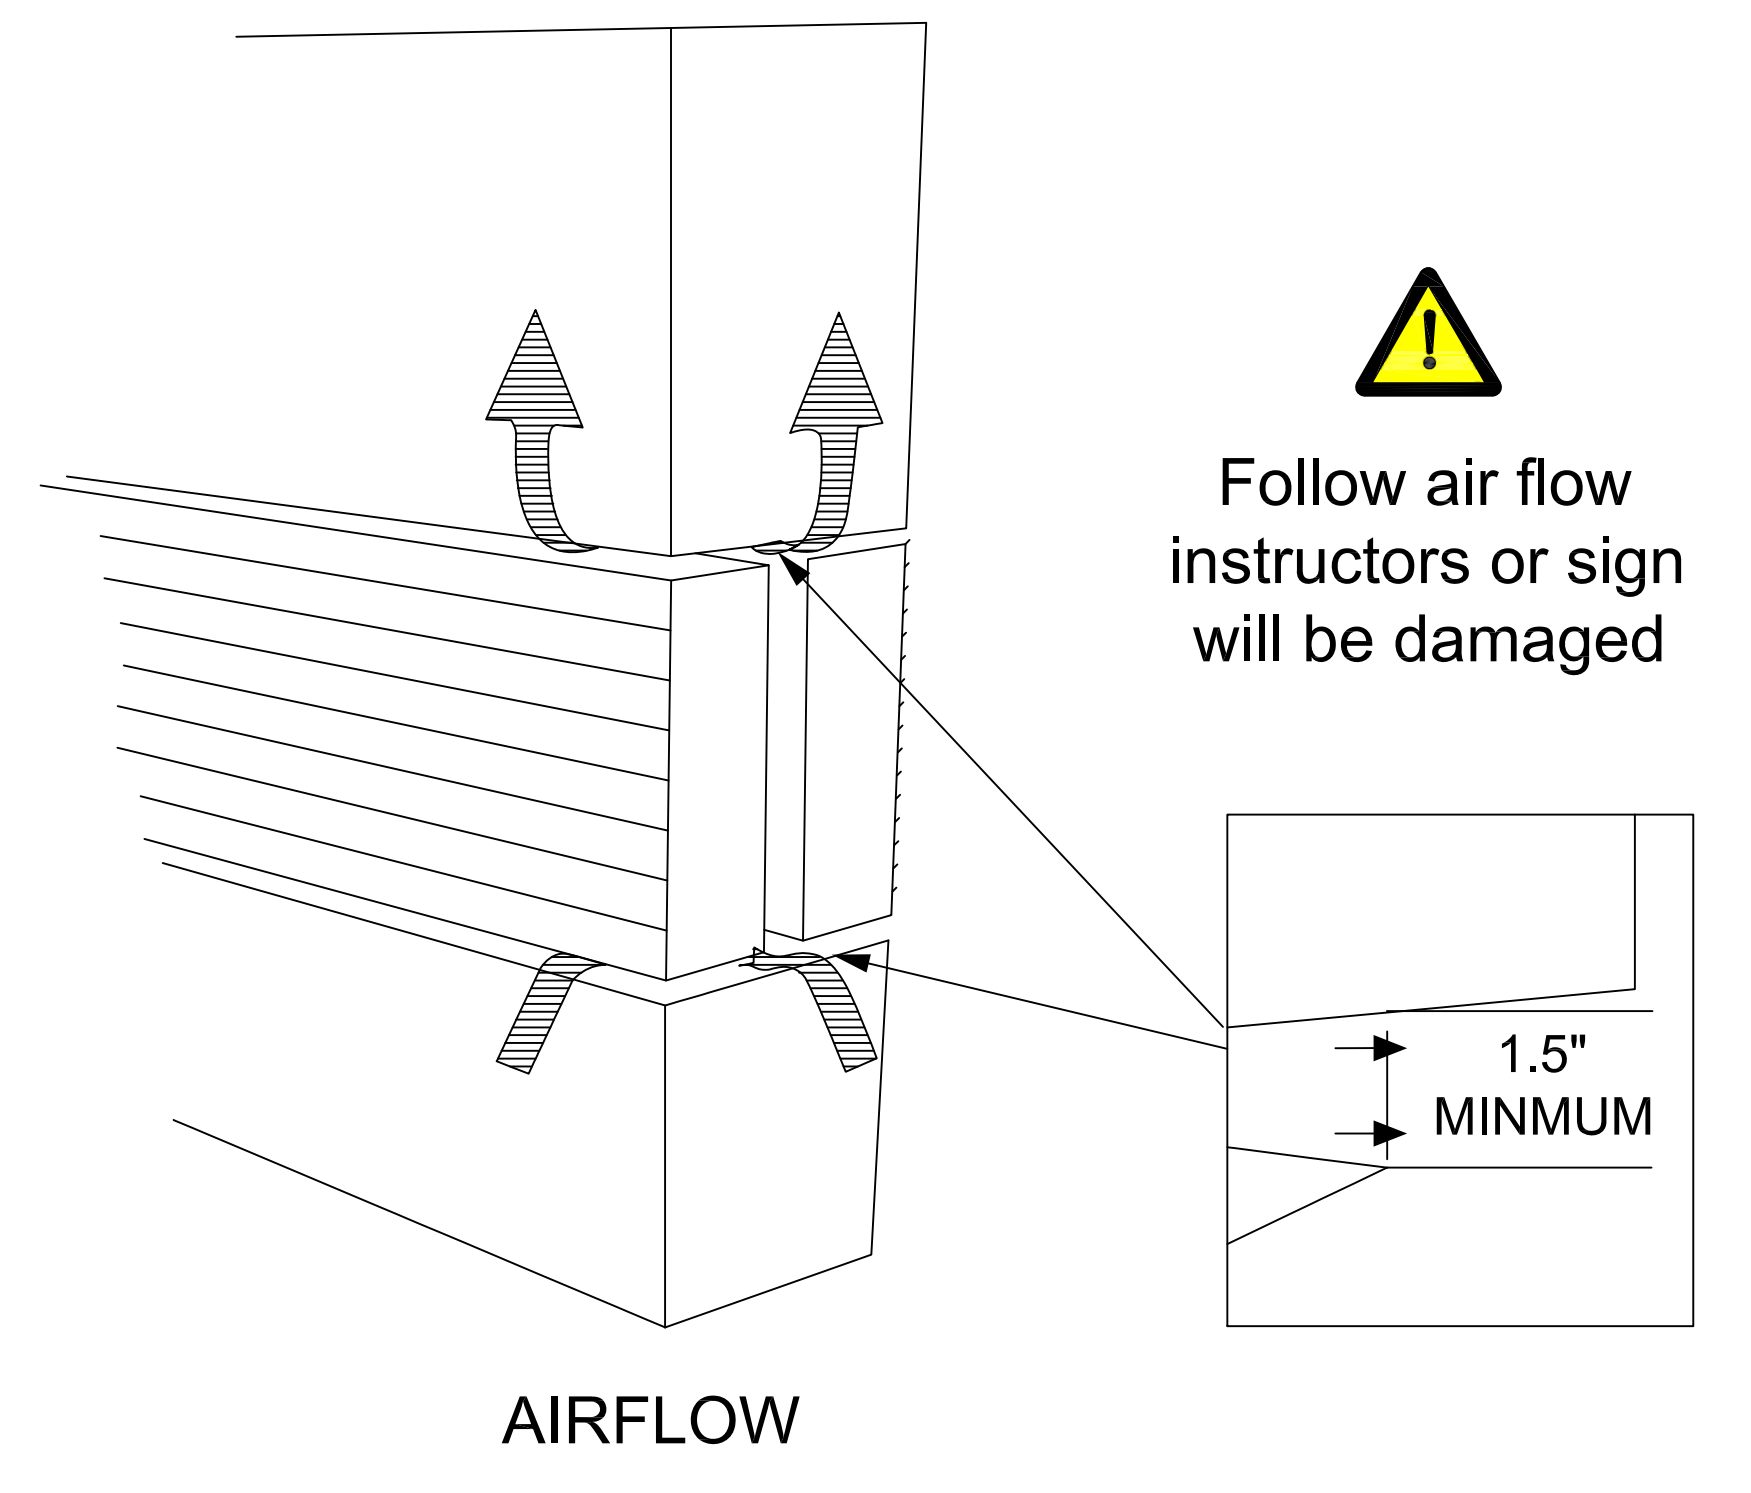

Order # :
 Xpress-20 80X144-1R
 120V / 1545W / 13A / 557LBS / Per Face

Support@thinksign.com
 www.ThinkSign.com

- NOTES:
 1.DISPLAY IS REAR VENTILATED, DO NOT BLOCK UP VENTILATORS.
 2.FRONT ACCESS FOR SERVICE.
 3.THINKSIGN IS NOT RESPONSIBLE FOR THE MAIN ELECTRICAL DISCONNECT.
 4.THINKSIGN IS NOT RESPONSIBLE FOR THE MOUNTING HARDWARE OR THE INTEGRITY OF THE STRUCTURE THE DISPLAY IS MOUNTED TO.

Please Keep For Service!

Open the cabinet

AIRFLOW

NET CABLE 5E

Order # :
 Xpress-20 80X112-1R
 120V / 1216W / 11A / 440LBS / Per Face

Support@thinksign.com
 www.ThinkSign.com

- NOTES:
 1.DISPLAY IS REAR VENTILATED, DO NOT BLOCK UP VENTILATORS.
 2.FRONT ACCESS FOR SERVICE.
 3.THINKSIGN IS NOT RESPONSIBLE FOR THE MAIN ELECTRICAL DISCONNECT.
 4.THINKSIGN IS NOT RESPONSIBLE FOR THE MOUNTING HARDWARE OR THE INTEGRITY OF THE STRUCTURE THE DISPLAY IS MOUNTED TO.