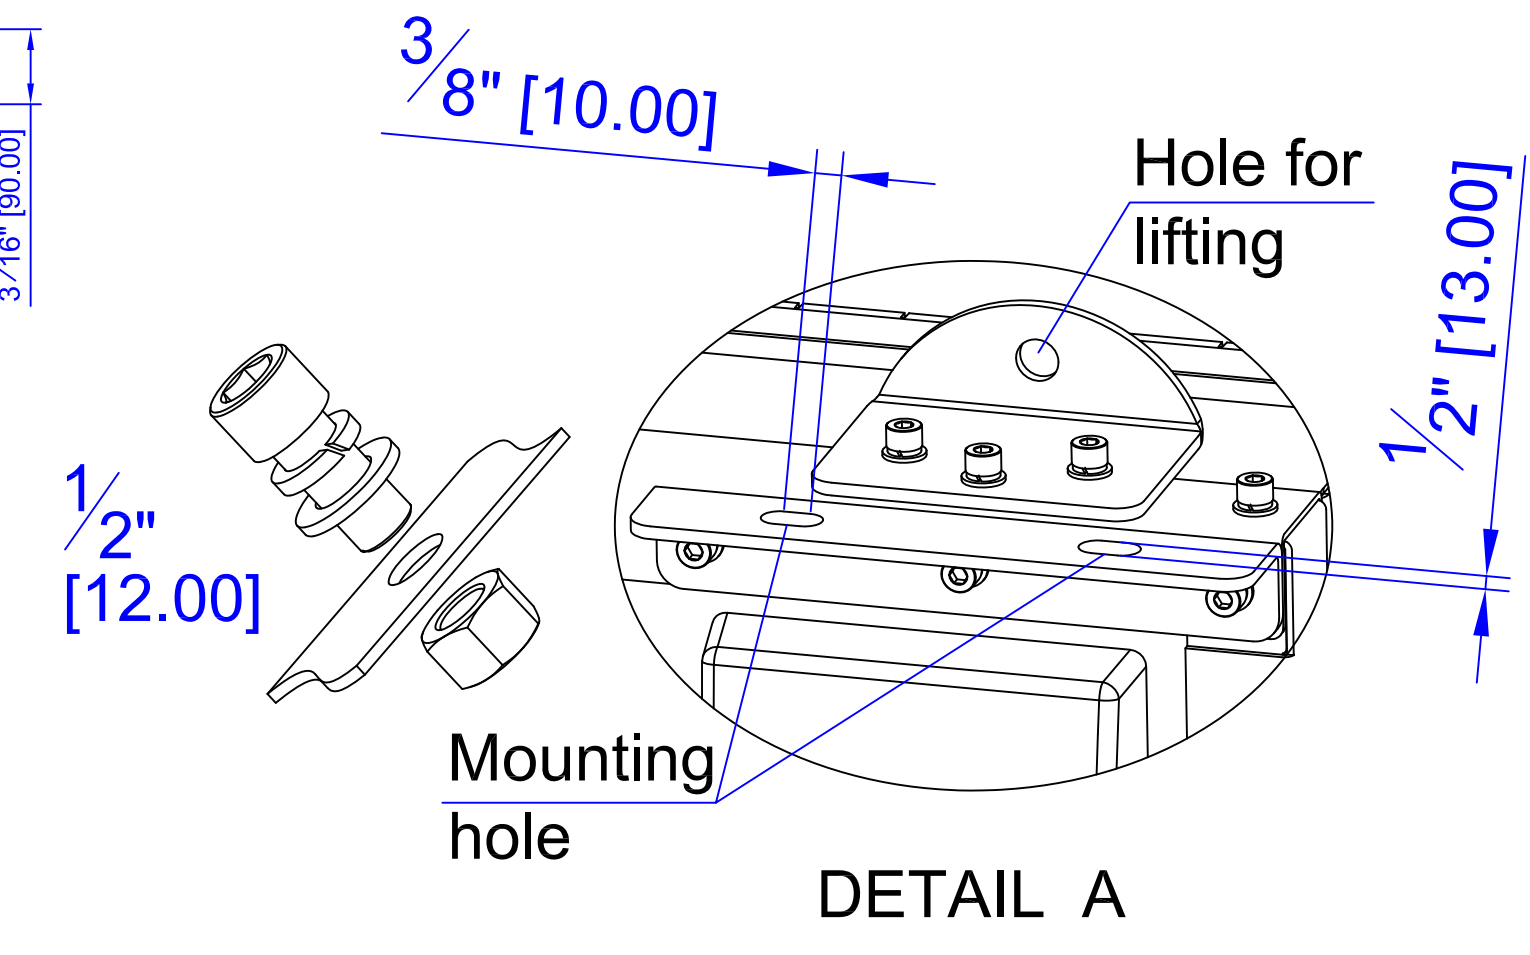

Order # :
 Xpress-20 80X144-1R
 120V / 1545W / 13A / 557LBS / Per Face

Support@thinksign.com
 www.ThinkSign.com

- NOTES:
 1.DISPLAY IS REAR VENTILATED, DO NOT BLOCK UP VENTILATORS.
 2.FRONT ACCESS FOR SERVICE.
 3.THINKSIGN IS NOT RESPONSIBLE FOR THE MAIN ELECTRICAL DISCONNECT.
 4.THINKSIGN IS NOT RESPONSIBLE FOR THE MOUNTING HARDWARE OR THE INTEGRITY OF THE STRUCTURE THE DISPLAY IS MOUNTED TO.

Please Keep For Service!

Open the cabinet

AIRFLOW

NET CABLE 5E

Order # :
 Xpress-20 80X112-1R
 120V / 1216W / 11A / 440LBS / Per Face

Support@thinksign.com
 www.ThinkSign.com

- NOTES:
 1.DISPLAY IS REAR VENTILATED, DO NOT BLOCK UP VENTILATORS.
 2.FRONT ACCESS FOR SERVICE.
 3.THINKSIGN IS NOT RESPONSIBLE FOR THE MAIN ELECTRICAL DISCONNECT.
 4.THINKSIGN IS NOT RESPONSIBLE FOR THE MOUNTING HARDWARE OR THE INTEGRITY OF THE STRUCTURE THE DISPLAY IS MOUNTED TO.