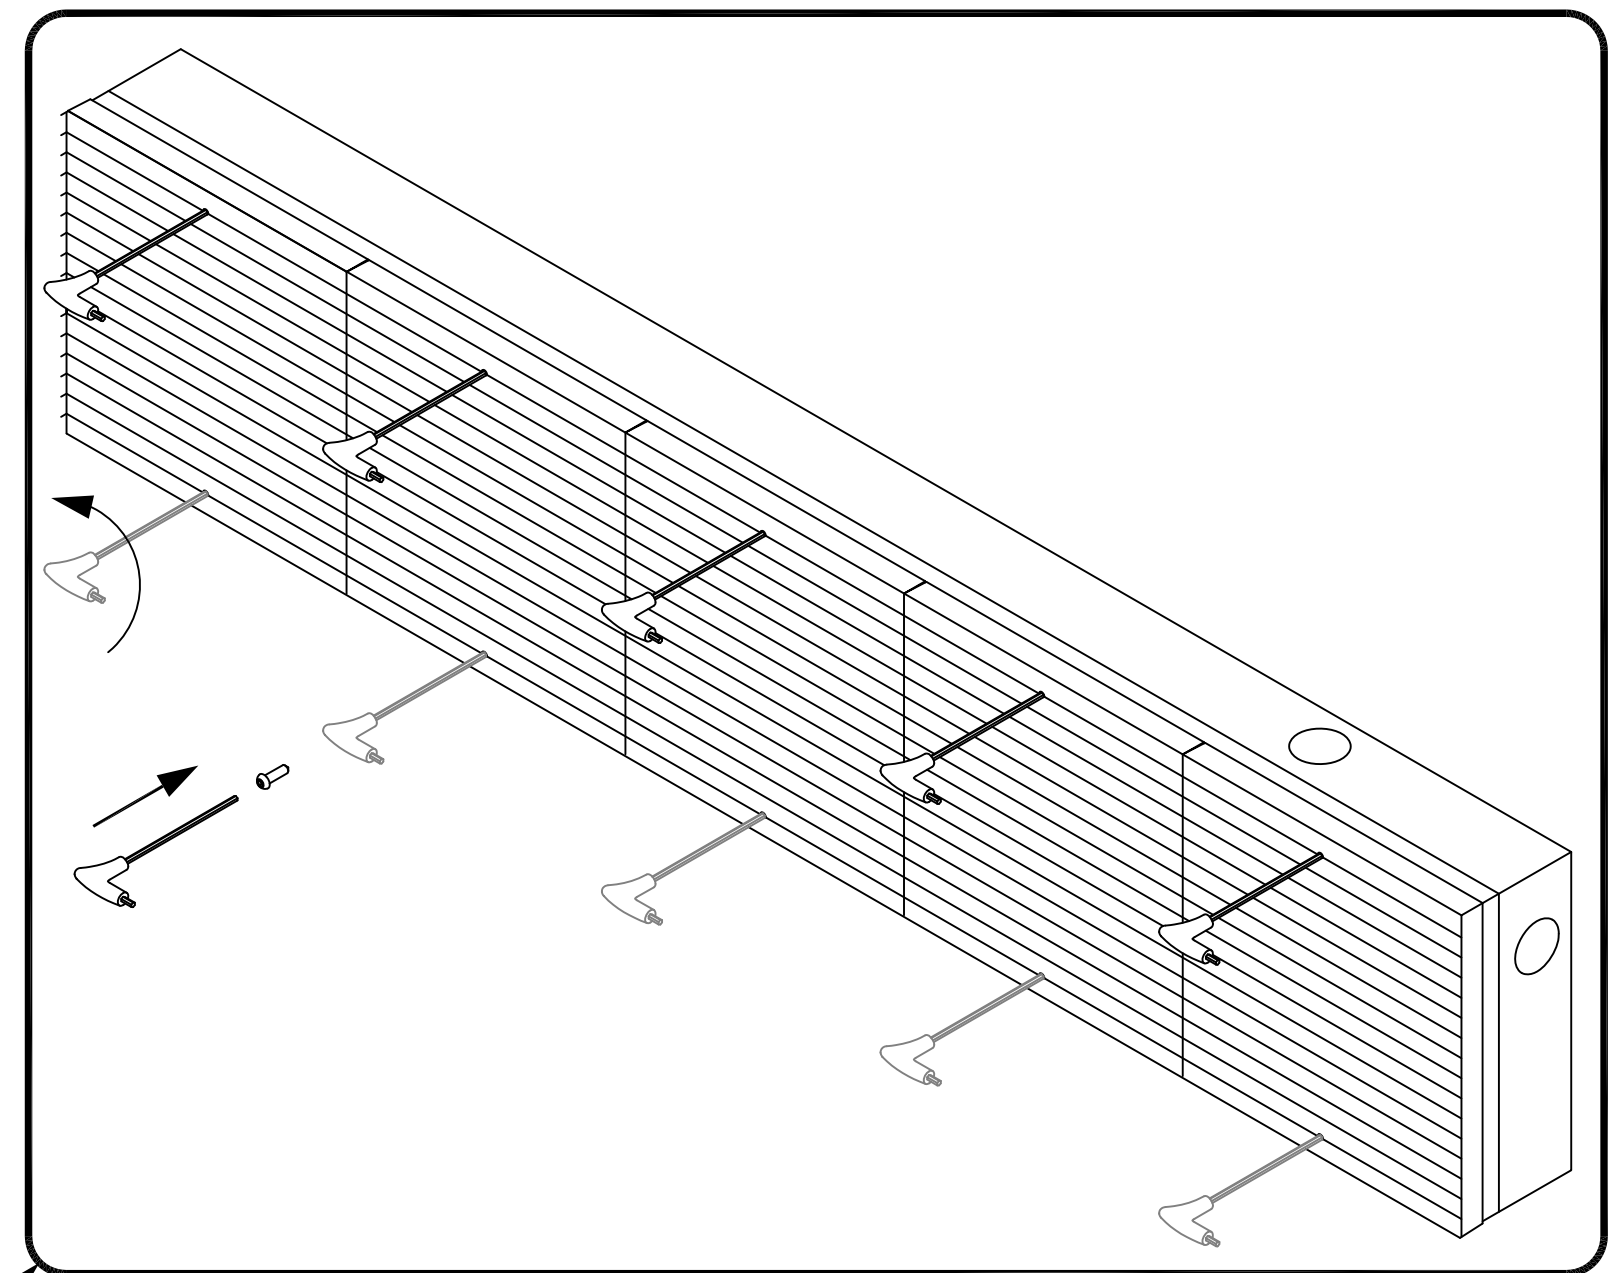

Order # :
 Xpress-20 80X144-1R
 120V / 1545W / 13A / 557LBS / Per Face

Support@thinksign.com
 www.ThinkSign.com

- NOTES:
 1.DISPLAY IS REAR VENTILATED, DO NOT BLOCK UP VENTILATORS.
 2.FRONT ACCESS FOR SERVICE.
 3.THINKSIGN IS NOT RESPONSIBLE FOR THE MAIN ELECTRICAL DISCONNECT.
 4.THINKSIGN IS NOT RESPONSIBLE FOR THE MOUNTING HARDWARE OR THE INTEGRITY OF THE STRUCTURE THE DISPLAY IS MOUNTED TO.

Please Keep For Service!

Open the cabinet

AIRFLOW

NET CABLE 5E

Order # :
 Xpress-20 80X112-1R
 120V / 1216W / 11A / 440LBS / Per Face

Support@thinksign.com
 www.ThinkSign.com

- NOTES:
 1.DISPLAY IS REAR VENTILATED, DO NOT BLOCK UP VENTILATORS.
 2.FRONT ACCESS FOR SERVICE.
 3.THINKSIGN IS NOT RESPONSIBLE FOR THE MAIN ELECTRICAL DISCONNECT.
 4.THINKSIGN IS NOT RESPONSIBLE FOR THE MOUNTING HARDWARE OR THE INTEGRITY OF THE STRUCTURE THE DISPLAY IS MOUNTED TO.