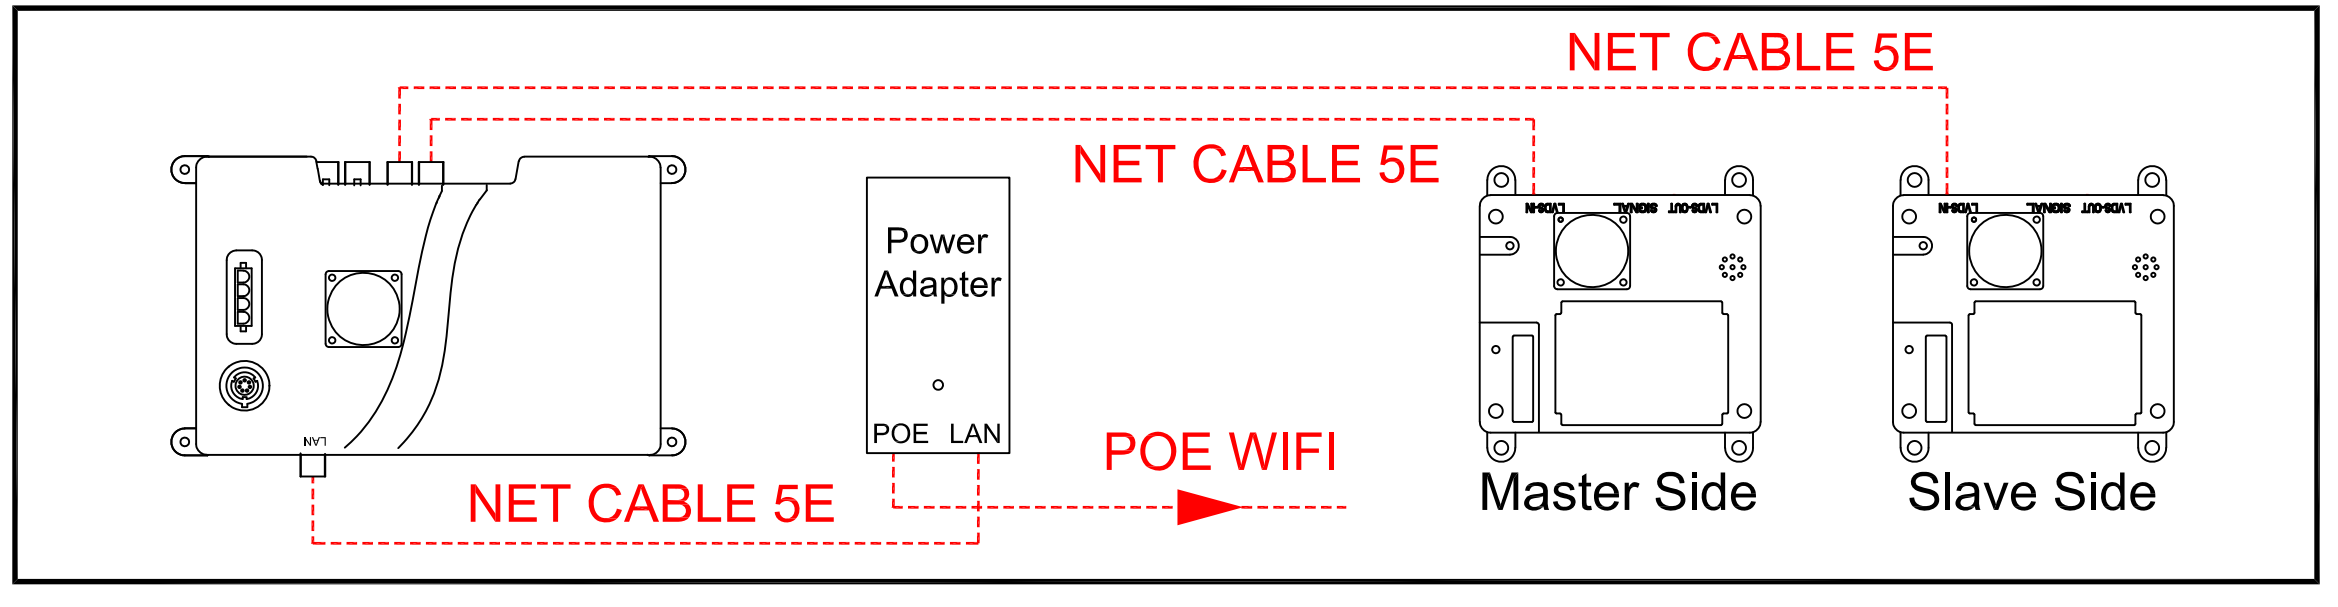

Order # :
 Xpress-20 80X144-1R
 120V / 1545W / 13A / 557LBS / Per Face

Support@thinksign.com
 www.ThinkSign.com

- NOTES:
 1.DISPLAY IS REAR VENTILATED, DO NOT BLOCK UP VENTILATORS.
 2.FRONT ACCESS FOR SERVICE.
 3.THINKSIGN IS NOT RESPONSIBLE FOR THE MAIN ELECTRICAL DISCONNECT.
 4.THINKSIGN IS NOT RESPONSIBLE FOR THE MOUNTING HARDWARE OR THE INTEGRITY OF THE STRUCTURE THE DISPLAY IS MOUNTED TO.

Please Keep For Service!

Open the cabinet

AIRFLOW

NET CABLE 5E

Order # :
 Xpress-20 80X112-1R
 120V / 1216W / 11A / 440LBS / Per Face

Support@thinksign.com
 www.ThinkSign.com

- NOTES:
 1.DISPLAY IS REAR VENTILATED, DO NOT BLOCK UP VENTILATORS.
 2.FRONT ACCESS FOR SERVICE.
 3.THINKSIGN IS NOT RESPONSIBLE FOR THE MAIN ELECTRICAL DISCONNECT.
 4.THINKSIGN IS NOT RESPONSIBLE FOR THE MOUNTING HARDWARE OR THE INTEGRITY OF THE STRUCTURE THE DISPLAY IS MOUNTED TO.