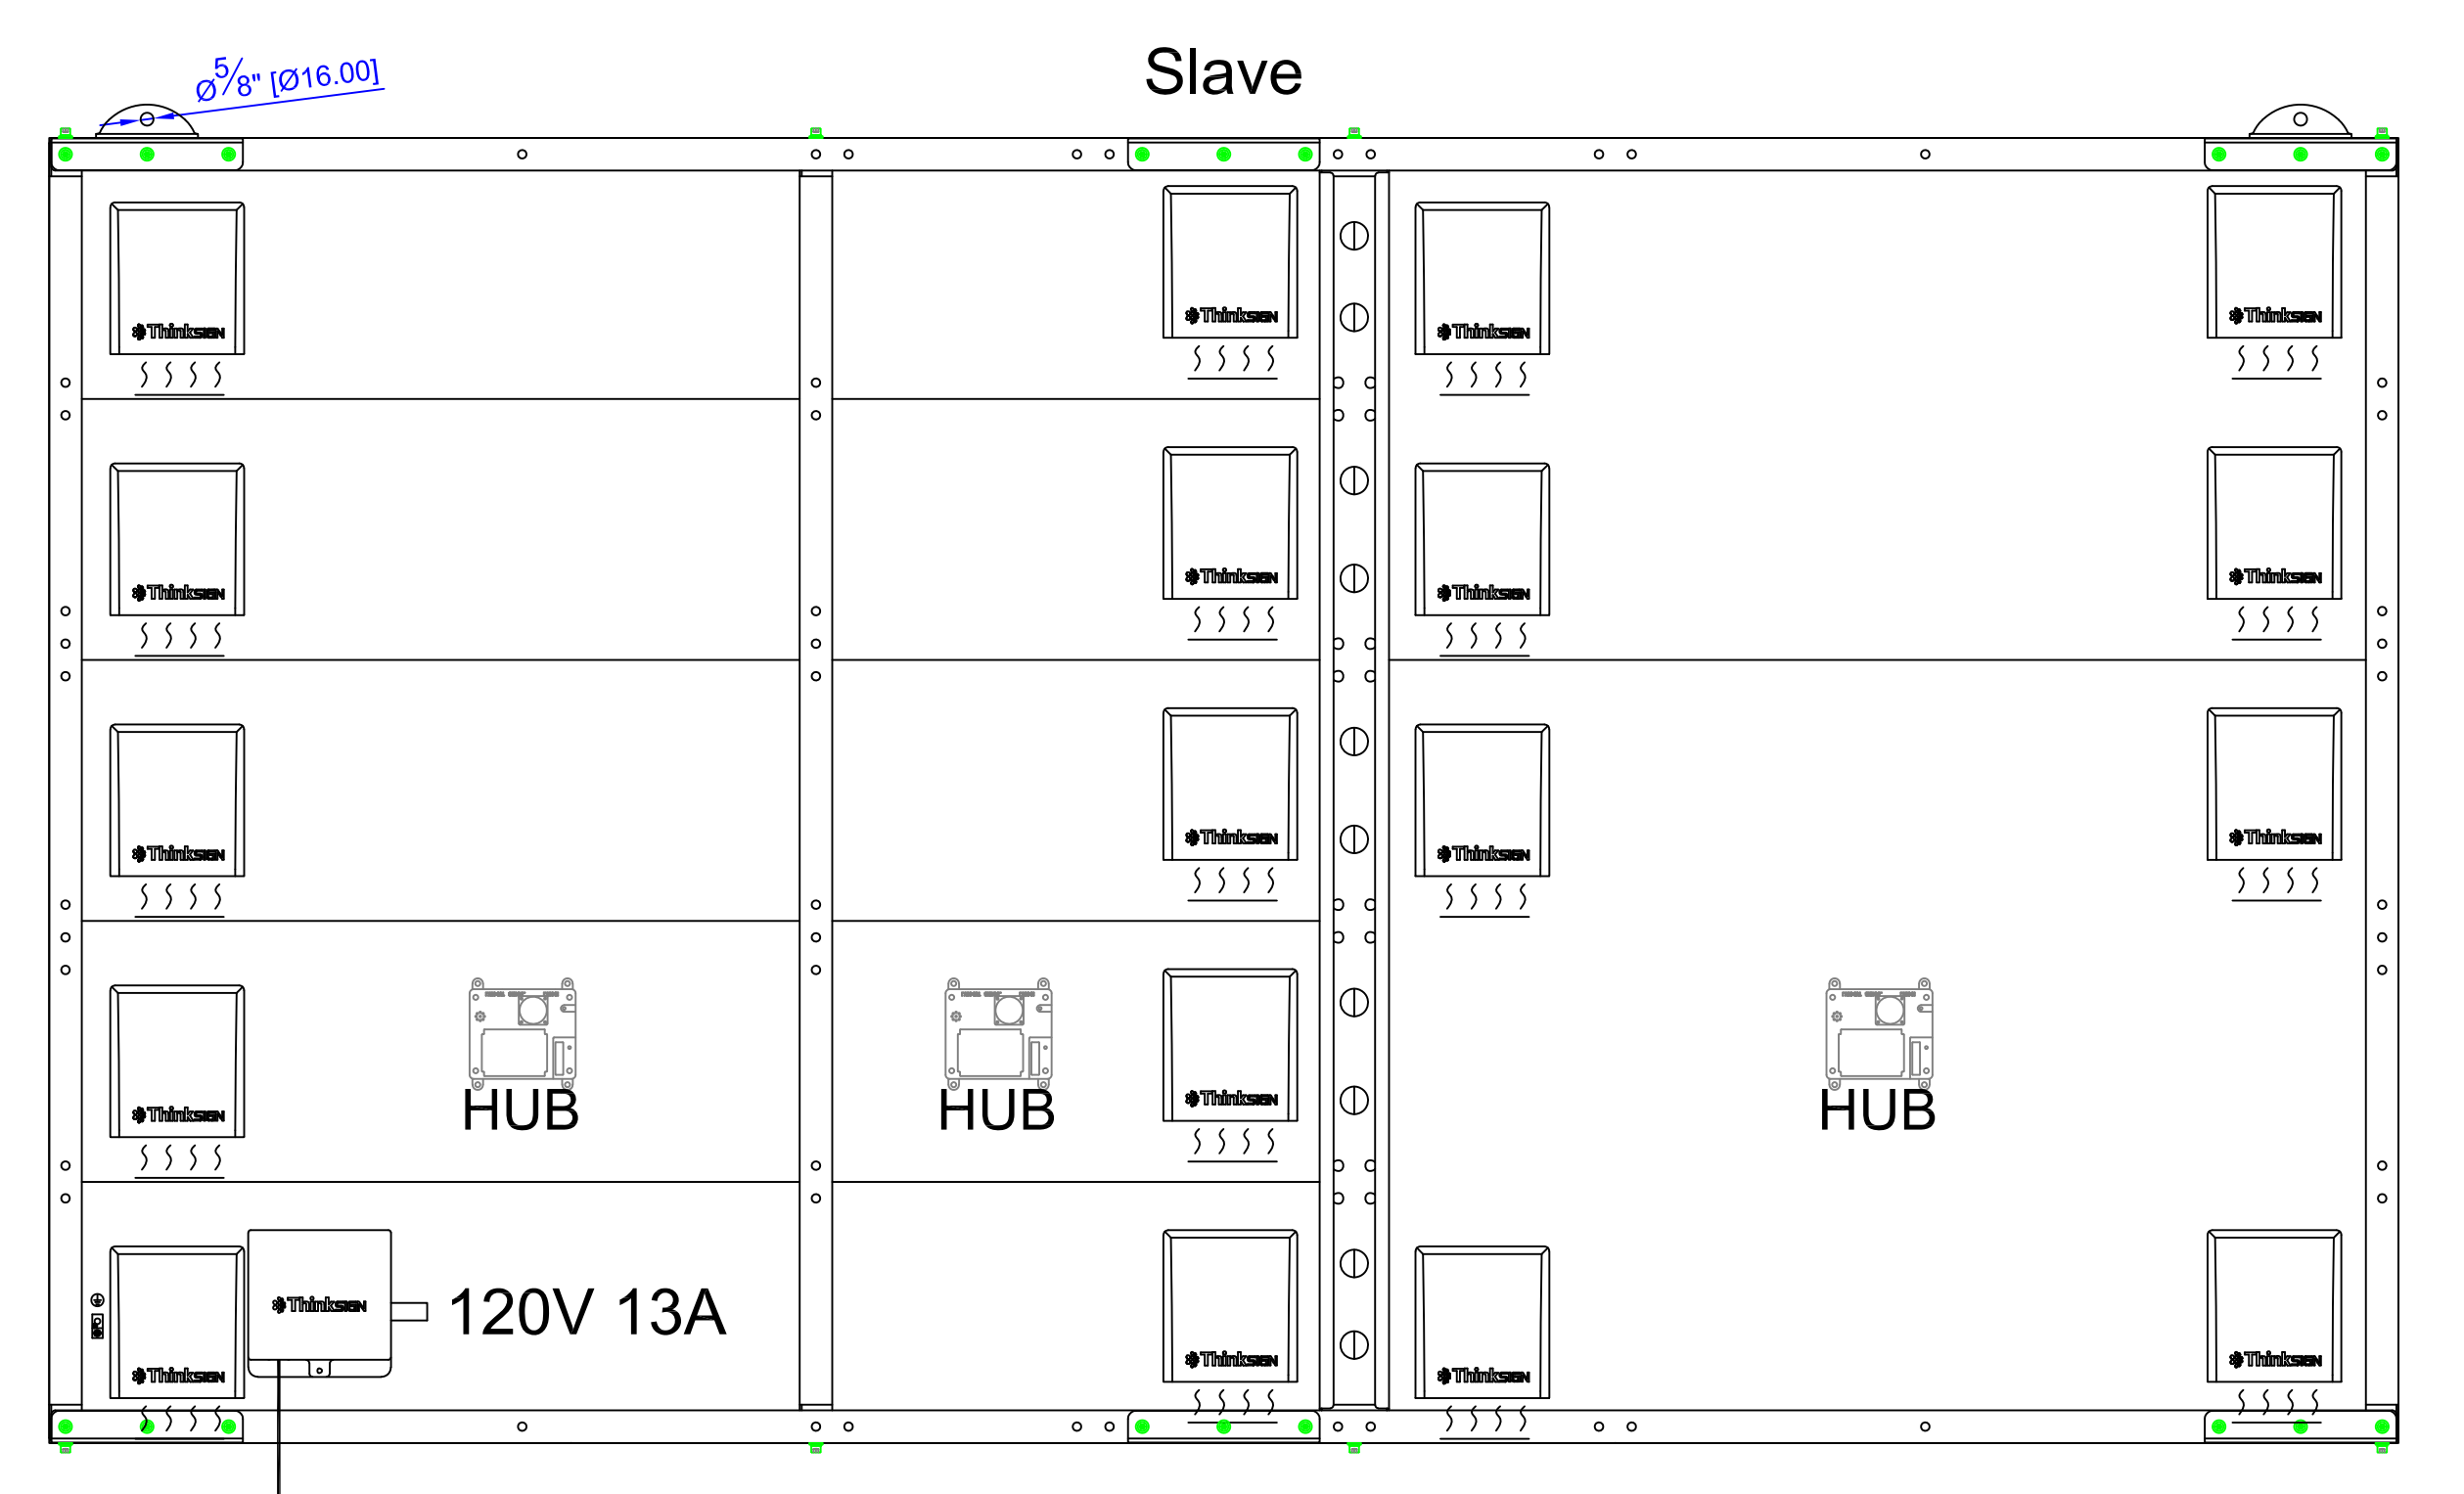

Order # :
 Xpress-20 80X144-1R
 120V / 1545W / 13A / 557LBS / Per Face

Support@thinksign.com
 www.ThinkSign.com

- NOTES:
 1.DISPLAY IS REAR VENTILATED, DO NOT BLOCK UP VENTILATORS.
 2.FRONT ACCESS FOR SERVICE.
 3.THINKSIGN IS NOT RESPONSIBLE FOR THE MAIN ELECTRICAL DISCONNECT.
 4.THINKSIGN IS NOT RESPONSIBLE FOR THE MOUNTING HARDWARE OR THE INTEGRITY OF THE STRUCTURE THE DISPLAY IS MOUNTED TO.

Please Keep For Service!

Open the cabinet

AIRFLOW

NET CABLE 5E

Order # :
 Xpress-20 80X112-1R
 120V / 1216W / 11A / 440LBS / Per Face

Support@thinksign.com
 www.ThinkSign.com

- NOTES:
 1.DISPLAY IS REAR VENTILATED, DO NOT BLOCK UP VENTILATORS.
 2.FRONT ACCESS FOR SERVICE.
 3.THINKSIGN IS NOT RESPONSIBLE FOR THE MAIN ELECTRICAL DISCONNECT.
 4.THINKSIGN IS NOT RESPONSIBLE FOR THE MOUNTING HARDWARE OR THE INTEGRITY OF THE STRUCTURE THE DISPLAY IS MOUNTED TO.