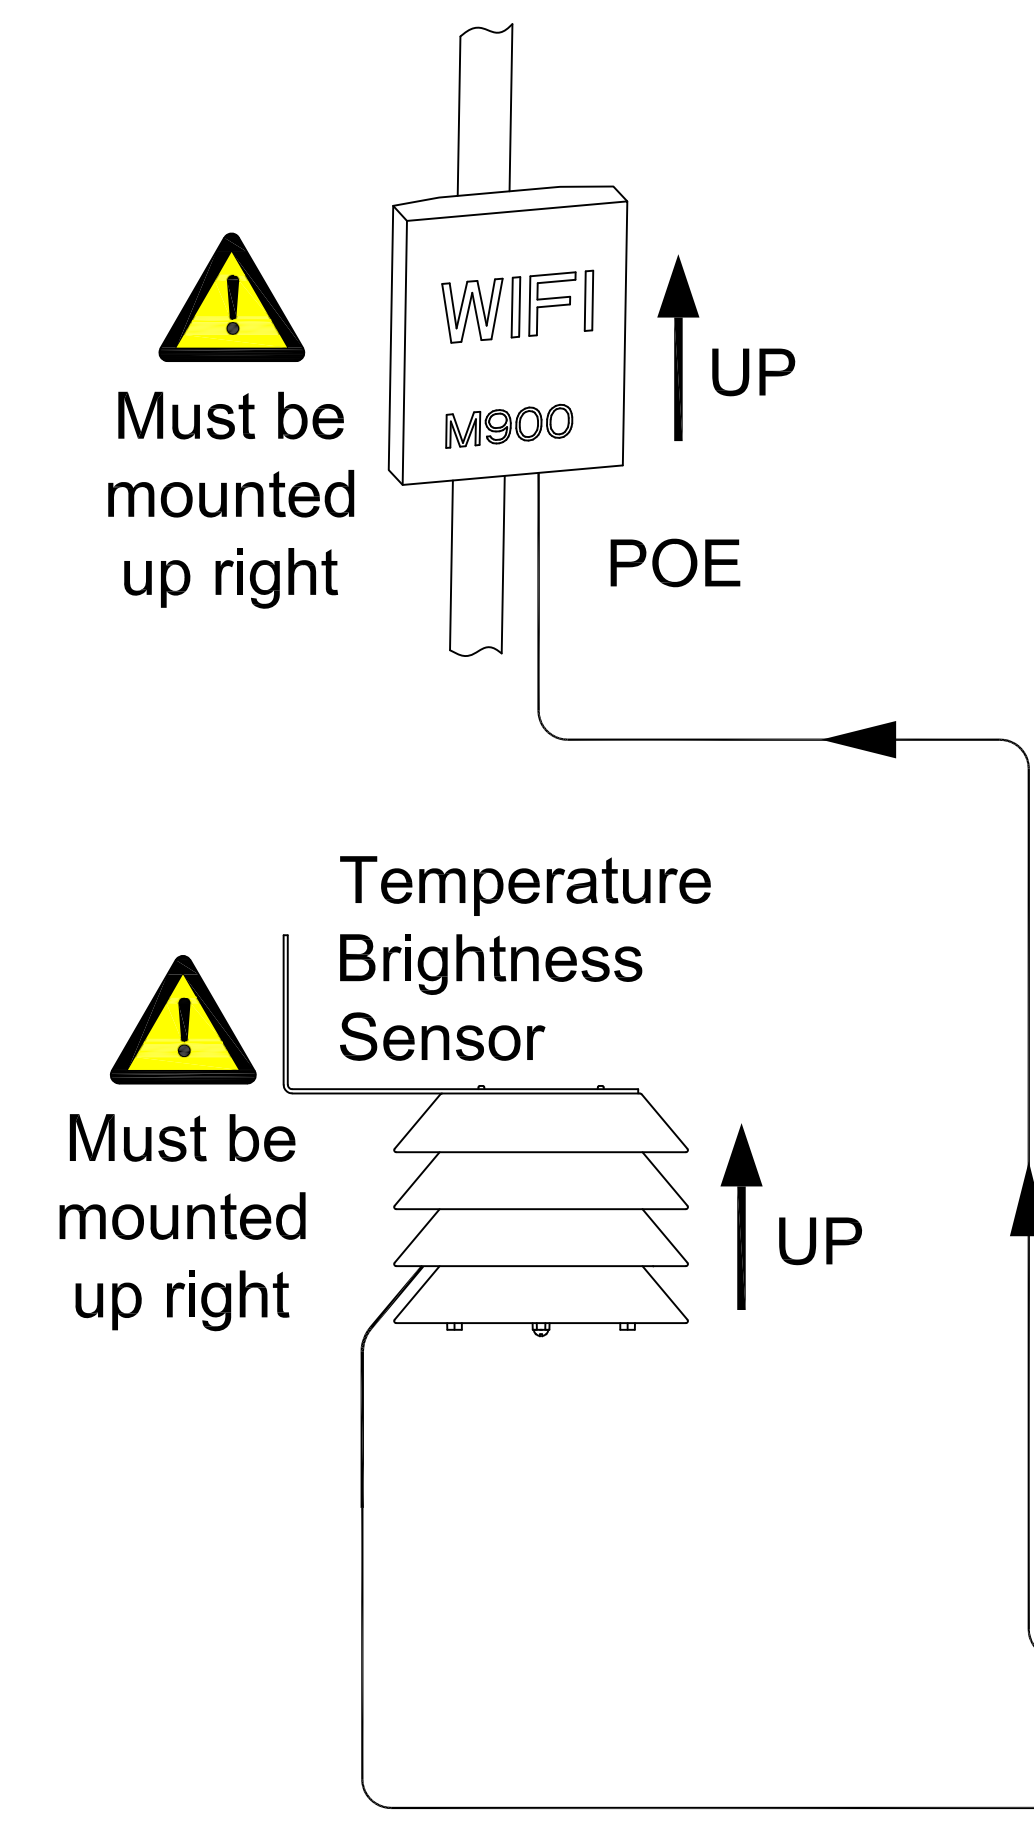

Order # :
 Xpress-20 80X160-1R
 120V / 1751W / 15A / 644LBS / Per Face

Support@thinksign.com
 www.ThinkSign.com

- NOTES:
 1.DISPLAY IS REAR VENTILATED, DO NOT BLOCK UP VENTILATORS.
 2.FRONT ACCESS FOR SERVICE.
 3.THINKSIGN IS NOT RESPONSIBLE FOR THE MAIN ELECTRICAL DISCONNECT.
 4.THINKSIGN IS NOT RESPONSIBLE FOR THE MOUNTING HARDWARE OR THE INTEGRITY OF THE STRUCTURE THE DISPLAY IS MOUNTED TO.

Please Keep For Service!

Open the cabinet

Order # :
 Xpress-20 80X112-1R
 120V / 1216W / 11A / 440LBS / Per Face

Support@thinksign.com
 www.ThinkSign.com

- NOTES:
 1.DISPLAY IS REAR VENTILATED, DO NOT BLOCK UP VENTILATORS.
 2.FRONT ACCESS FOR SERVICE.
 3.THINKSIGN IS NOT RESPONSIBLE FOR THE MAIN ELECTRICAL DISCONNECT.
 4.THINKSIGN IS NOT RESPONSIBLE FOR THE MOUNTING HARDWARE OR THE INTEGRITY OF THE STRUCTURE THE DISPLAY IS MOUNTED TO.