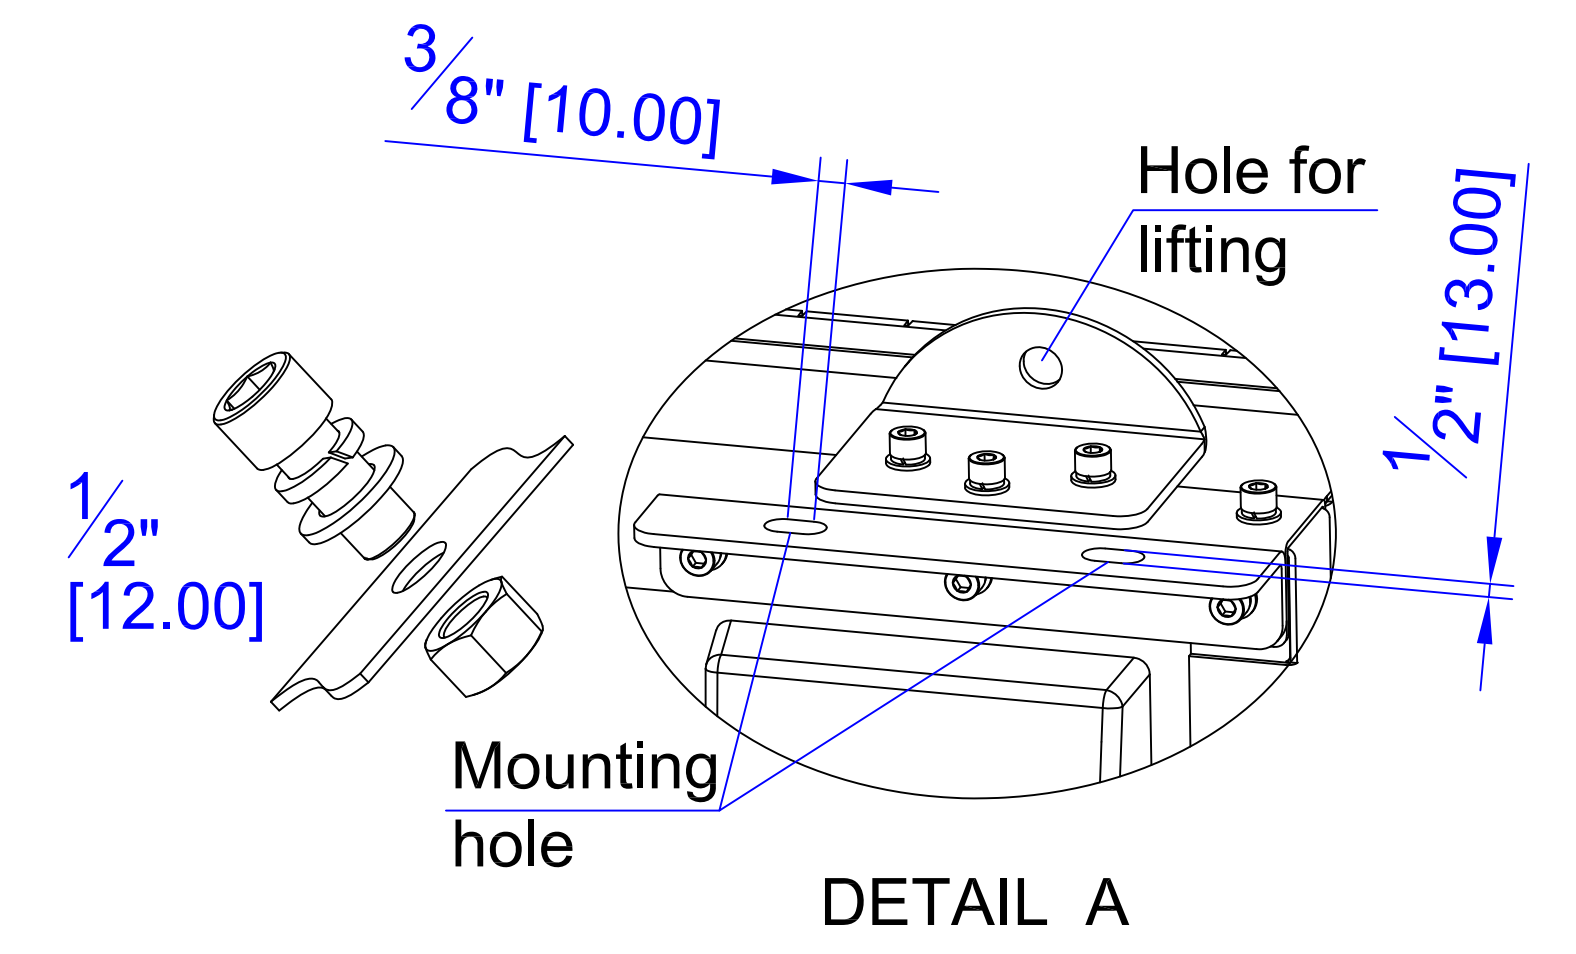

Order # :
 Xpress-20 80X160-1R
 120V / 1751W / 15A / 644LBS / Per Face

Support@thinksign.com
 www.ThinkSign.com

- NOTES:
 1.DISPLAY IS REAR VENTILATED, DO NOT BLOCK UP VENTILATORS.
 2.FRONT ACCESS FOR SERVICE.
 3.THINKSIGN IS NOT RESPONSIBLE FOR THE MAIN ELECTRICAL DISCONNECT.
 4.THINKSIGN IS NOT RESPONSIBLE FOR THE MOUNTING HARDWARE OR THE INTEGRITY OF THE STRUCTURE THE DISPLAY IS MOUNTED TO.

Please Keep For Service!

Open the cabinet

Order # :
 Xpress-20 80X112-1R
 120V / 1216W / 11A / 440LBS / Per Face

Support@thinksign.com
 www.ThinkSign.com

- NOTES:
 1.DISPLAY IS REAR VENTILATED, DO NOT BLOCK UP VENTILATORS.
 2.FRONT ACCESS FOR SERVICE.
 3.THINKSIGN IS NOT RESPONSIBLE FOR THE MAIN ELECTRICAL DISCONNECT.
 4.THINKSIGN IS NOT RESPONSIBLE FOR THE MOUNTING HARDWARE OR THE INTEGRITY OF THE STRUCTURE THE DISPLAY IS MOUNTED TO.