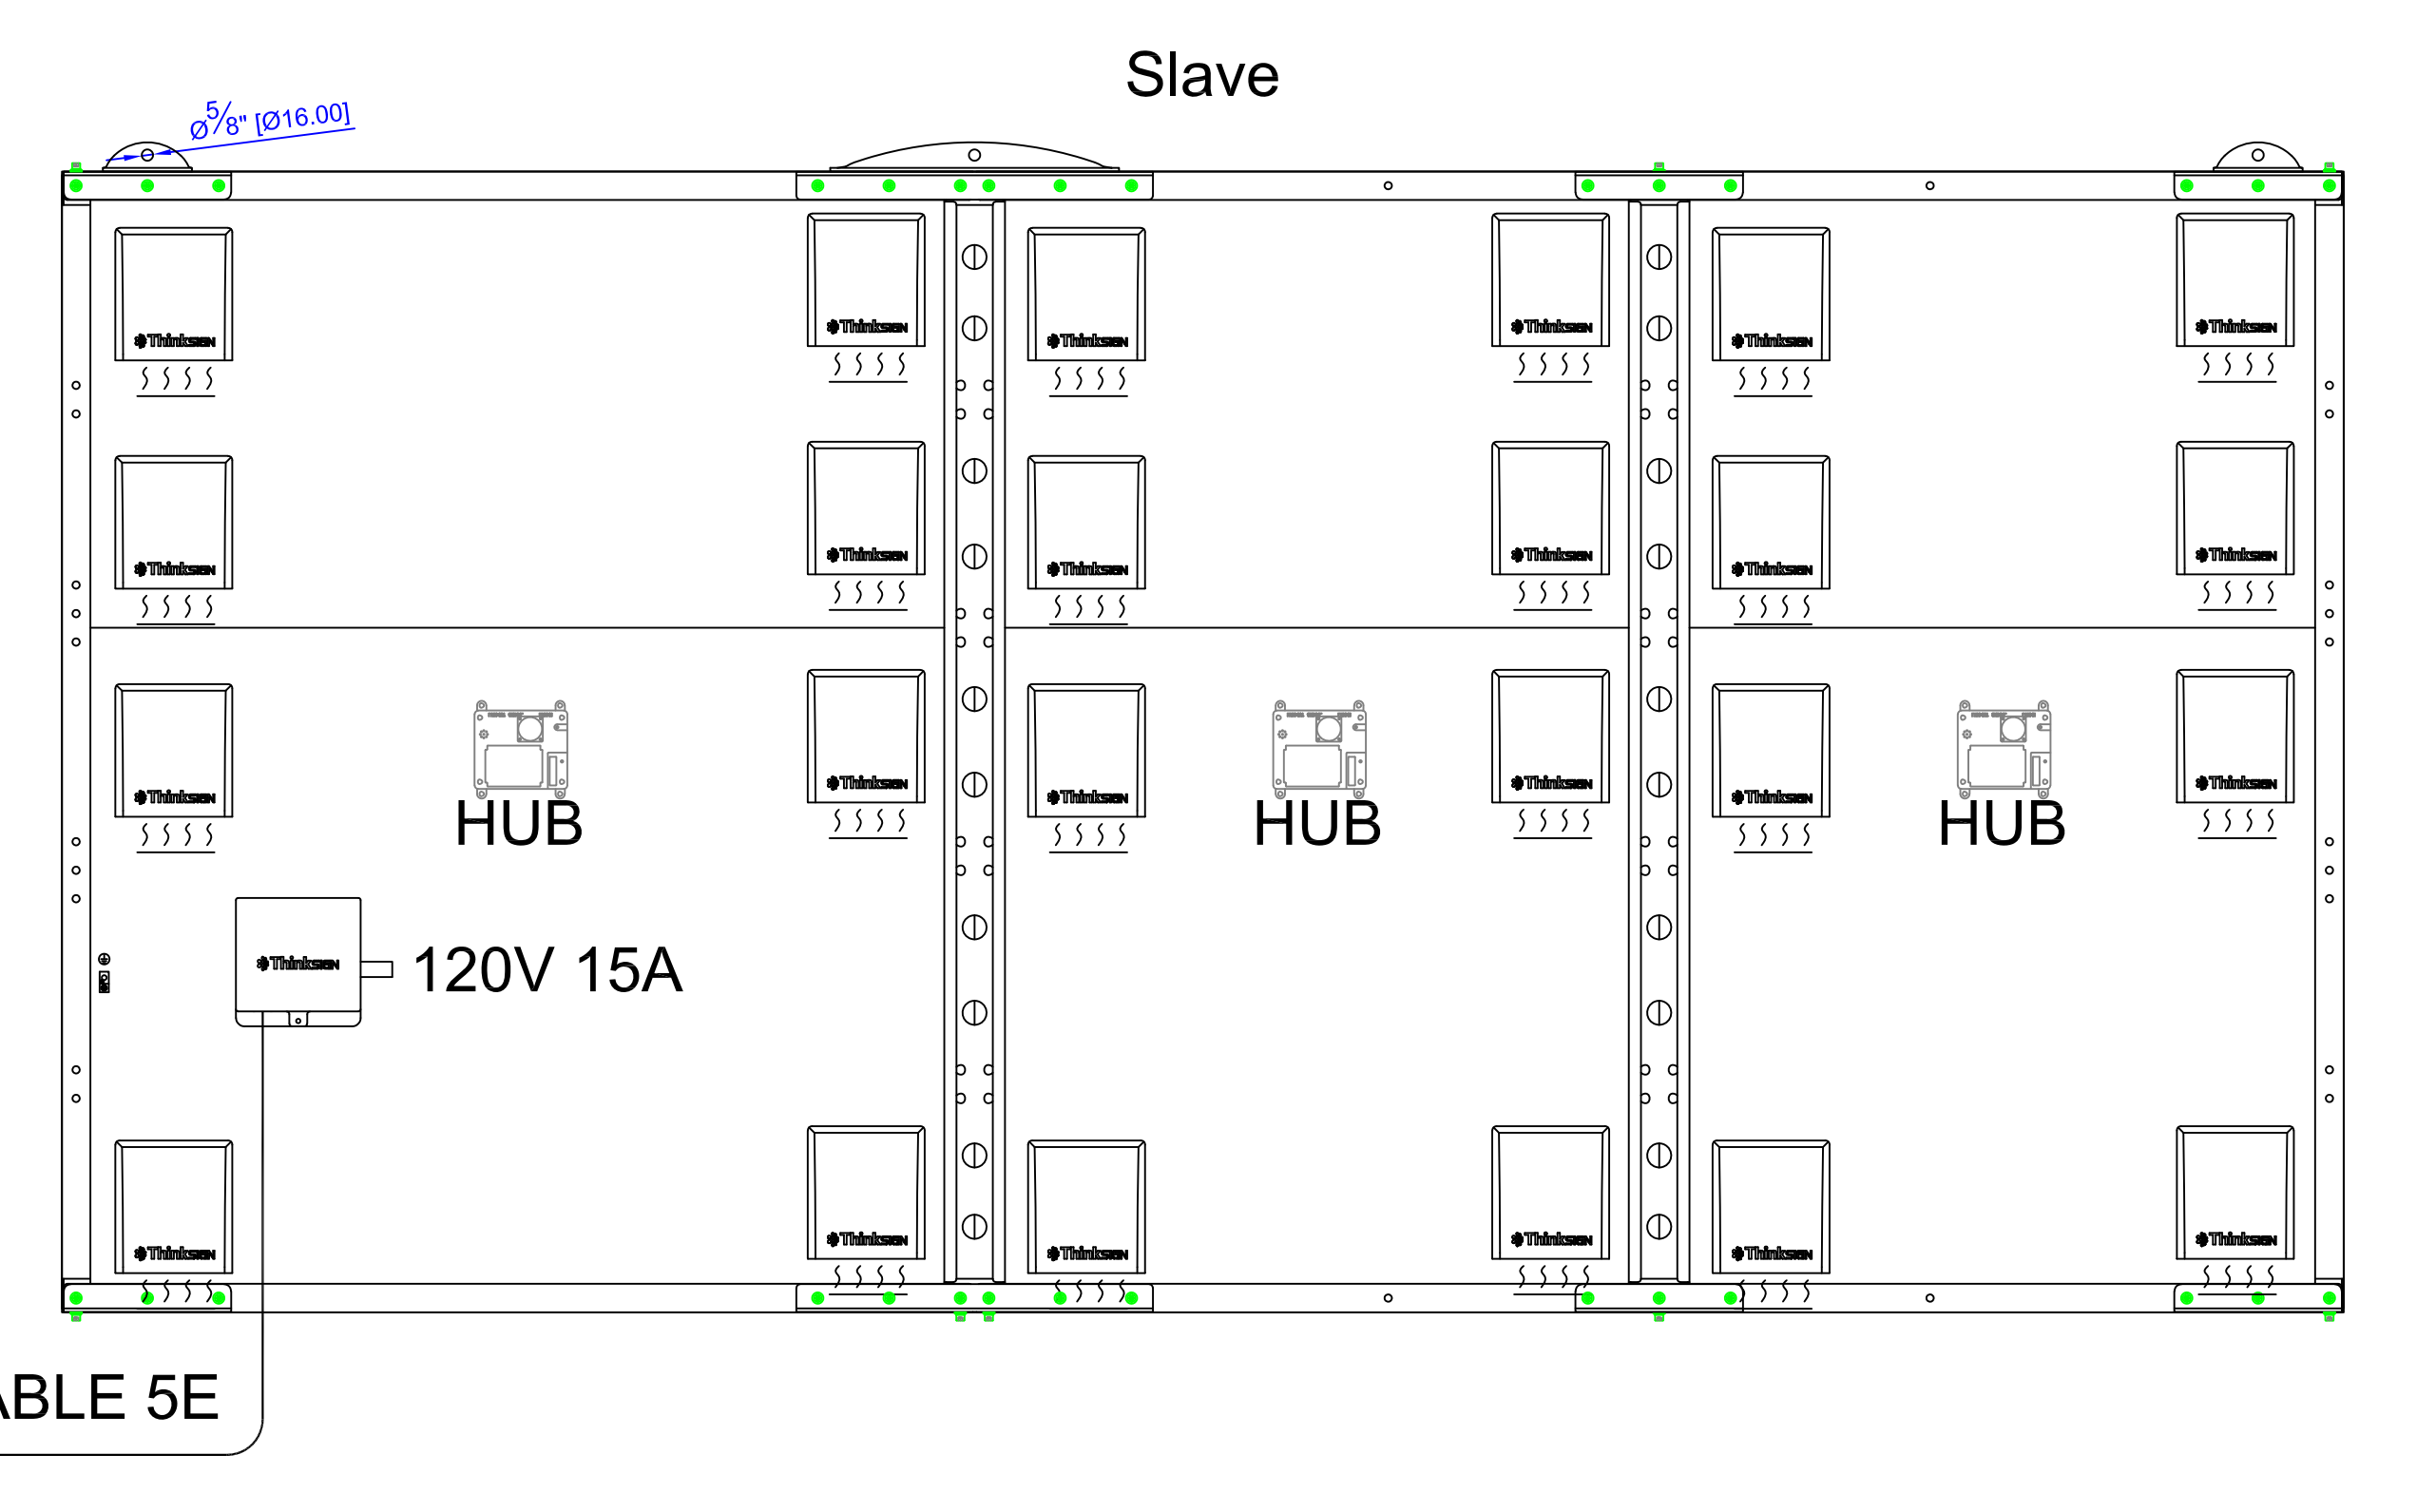

Order # :
 Xpress-20 80X160-1R
 120V / 1751W / 15A / 644LBS / Per Face

Support@thinksign.com
 www.ThinkSign.com

- NOTES:
 1.DISPLAY IS REAR VENTILATED, DO NOT BLOCK UP VENTILATORS.
 2.FRONT ACCESS FOR SERVICE.
 3.THINKSIGN IS NOT RESPONSIBLE FOR THE MAIN ELECTRICAL DISCONNECT.
 4.THINKSIGN IS NOT RESPONSIBLE FOR THE MOUNTING HARDWARE OR THE INTEGRITY OF THE STRUCTURE THE DISPLAY IS MOUNTED TO.

Please Keep For Service!

Open the cabinet

Order # :
 Xpress-20 80X112-1R
 120V / 1216W / 11A / 440LBS / Per Face

Support@thinksign.com
 www.ThinkSign.com

- NOTES:
 1.DISPLAY IS REAR VENTILATED, DO NOT BLOCK UP VENTILATORS.
 2.FRONT ACCESS FOR SERVICE.
 3.THINKSIGN IS NOT RESPONSIBLE FOR THE MAIN ELECTRICAL DISCONNECT.
 4.THINKSIGN IS NOT RESPONSIBLE FOR THE MOUNTING HARDWARE OR THE INTEGRITY OF THE STRUCTURE THE DISPLAY IS MOUNTED TO.