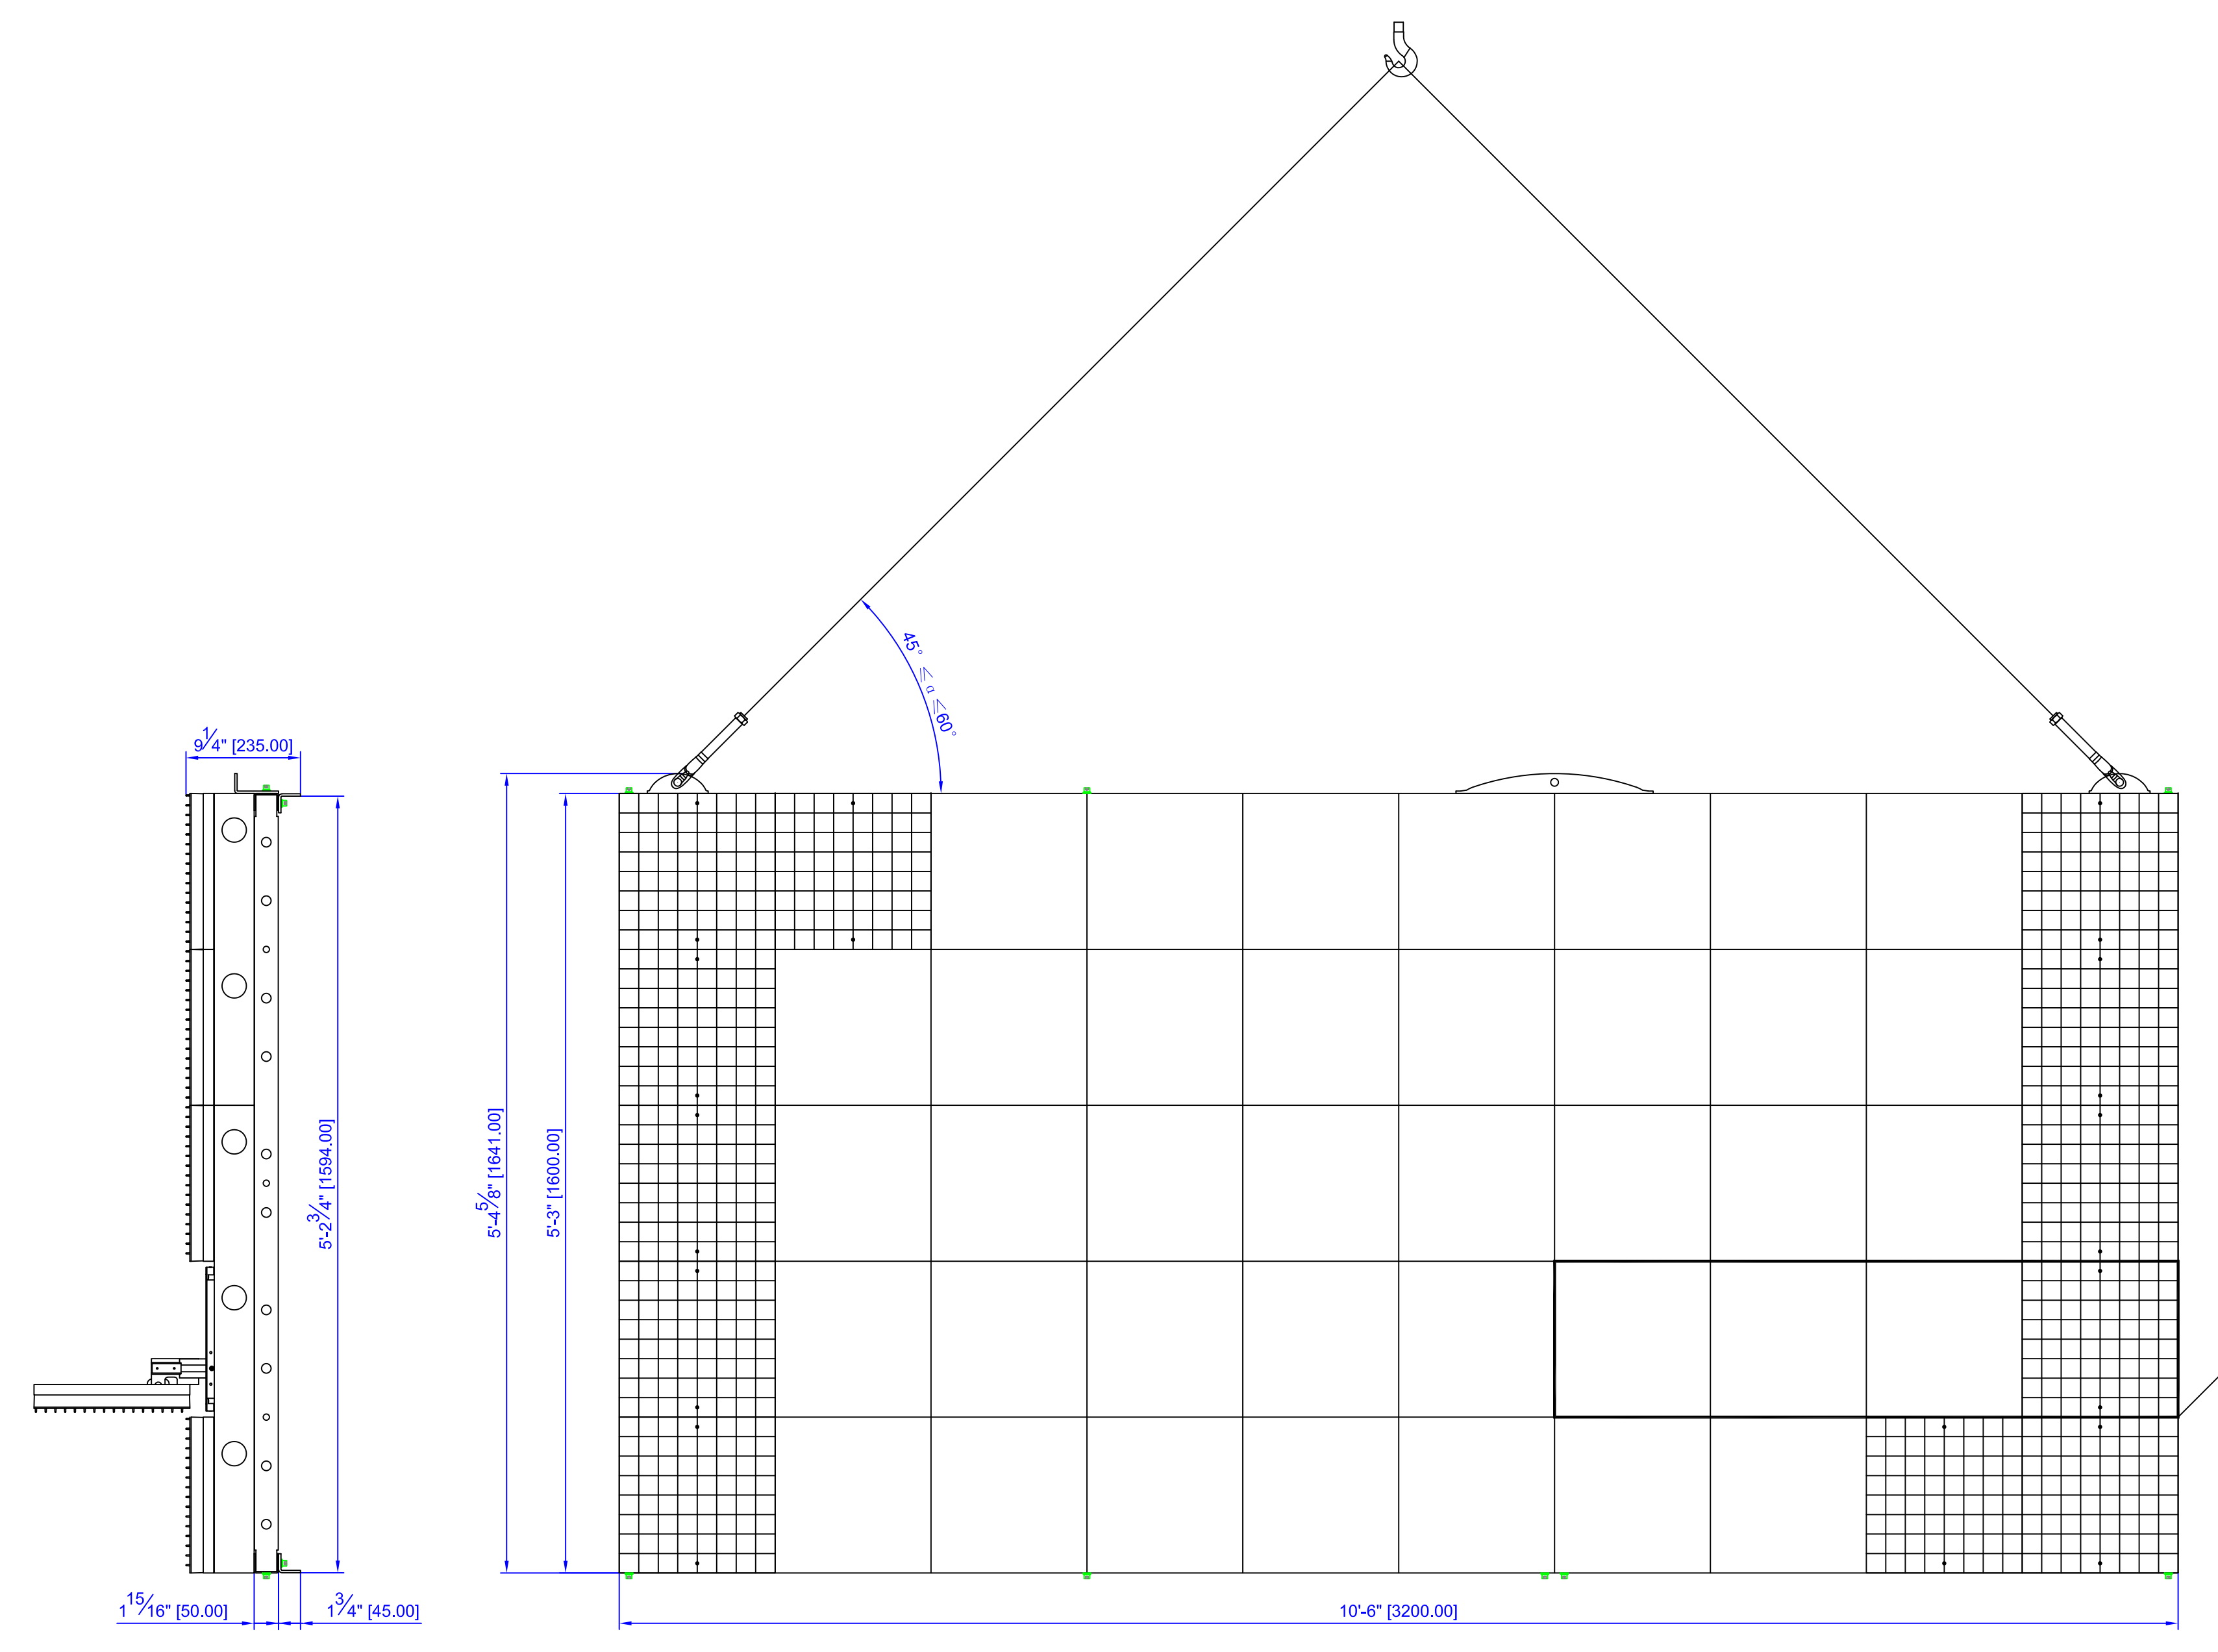

Order # :
 Xpress-20 80X160-1R
 120V / 1751W / 15A / 644LBS / Per Face

Support@thinksign.com
 www.ThinkSign.com

- NOTES:
 1.DISPLAY IS REAR VENTILATED, DO NOT BLOCK UP VENTILATORS.
 2.FRONT ACCESS FOR SERVICE.
 3.THINKSIGN IS NOT RESPONSIBLE FOR THE MAIN ELECTRICAL DISCONNECT.
 4.THINKSIGN IS NOT RESPONSIBLE FOR THE MOUNTING HARDWARE OR THE INTEGRITY OF THE STRUCTURE THE DISPLAY IS MOUNTED TO.

Please Keep For Service!

Open the cabinet

Order # :
 Xpress-20 80X112-1R
 120V / 1216W / 11A / 440LBS / Per Face

Support@thinksign.com
 www.ThinkSign.com

- NOTES:
 1.DISPLAY IS REAR VENTILATED, DO NOT BLOCK UP VENTILATORS.
 2.FRONT ACCESS FOR SERVICE.
 3.THINKSIGN IS NOT RESPONSIBLE FOR THE MAIN ELECTRICAL DISCONNECT.
 4.THINKSIGN IS NOT RESPONSIBLE FOR THE MOUNTING HARDWARE OR THE INTEGRITY OF THE STRUCTURE THE DISPLAY IS MOUNTED TO.