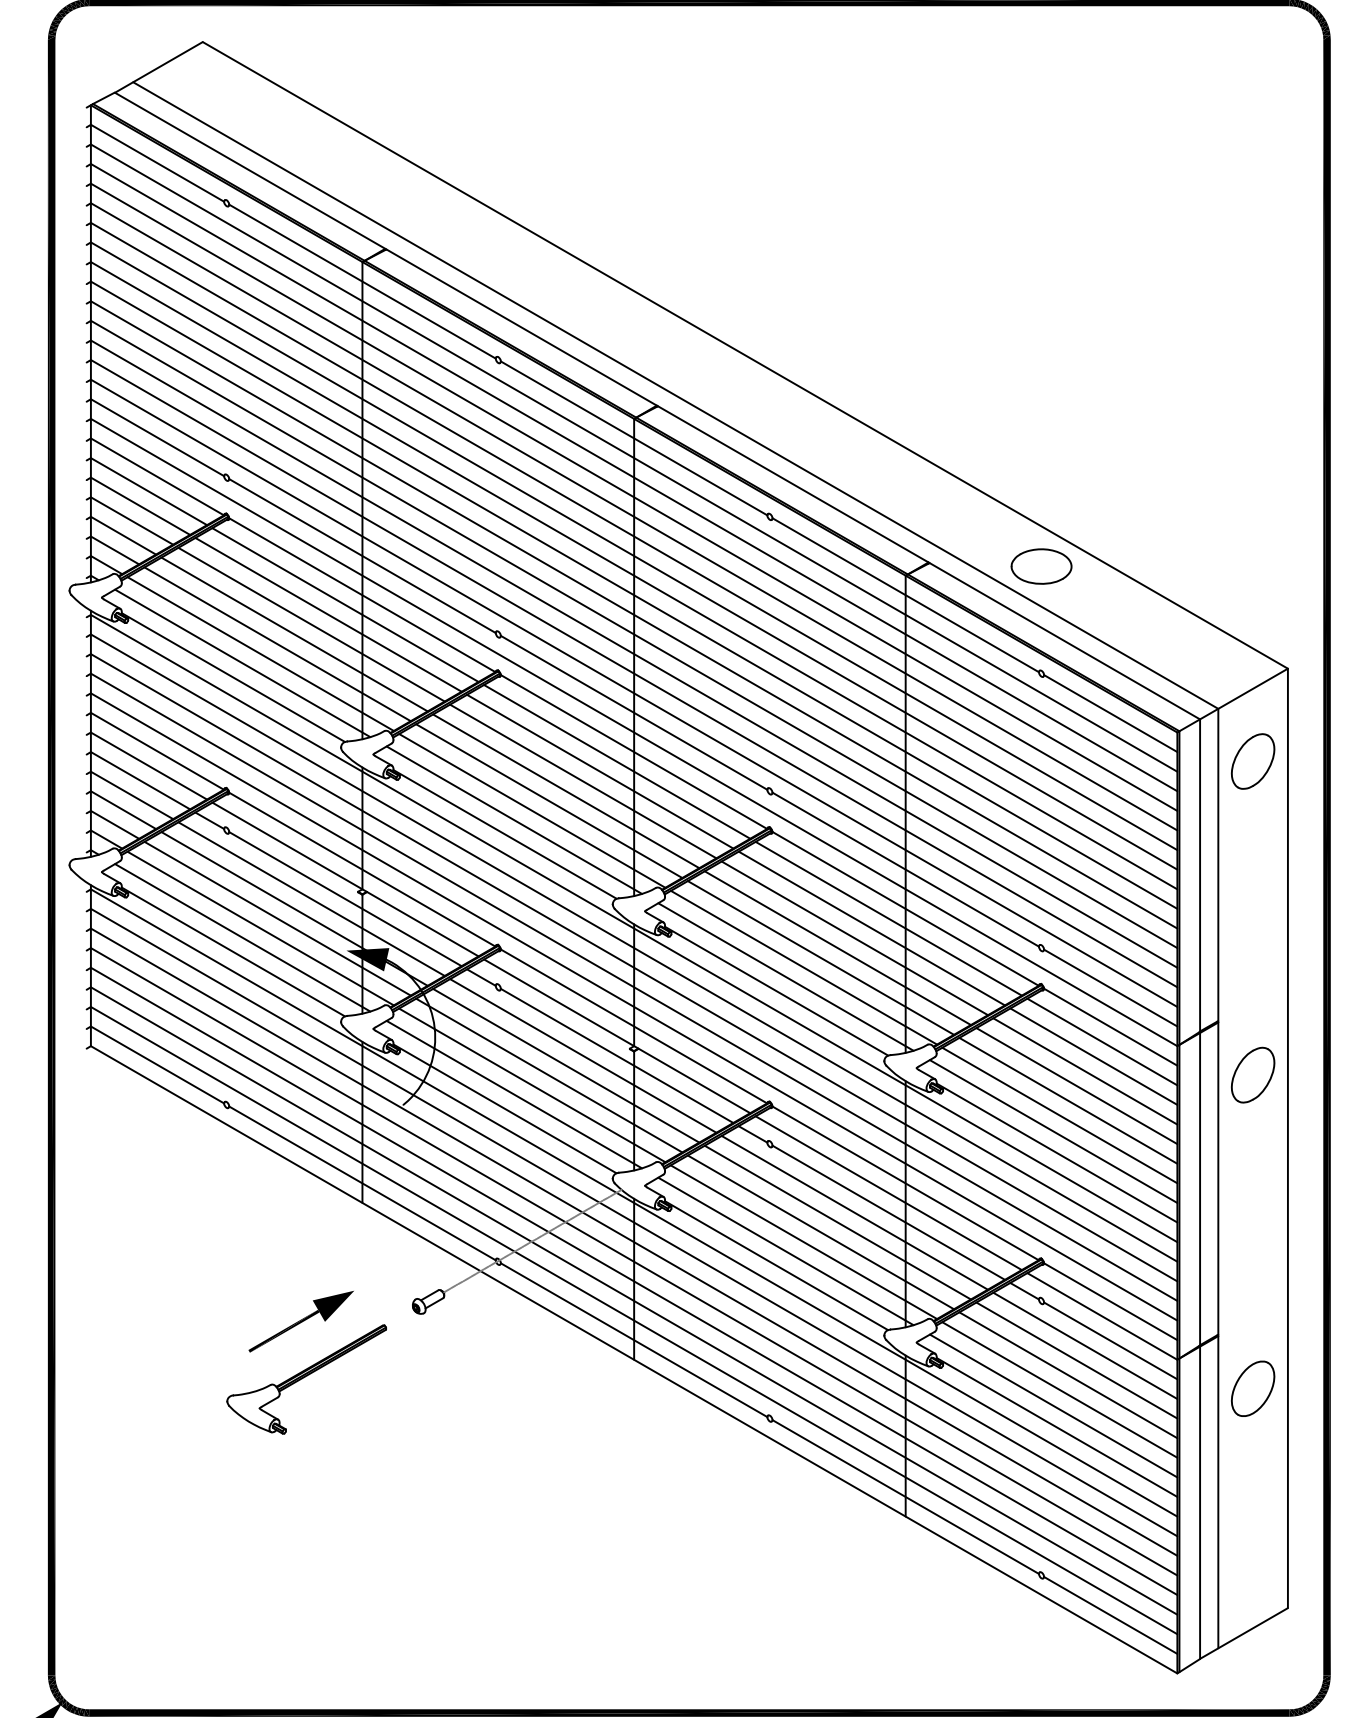

Order # :
 Xpress-20 80X160-1R
 120V / 1751W / 15A / 644LBS / Per Face

Support@thinksign.com
 www.ThinkSign.com

- NOTES:
 1.DISPLAY IS REAR VENTILATED, DO NOT BLOCK UP VENTILATORS.
 2.FRONT ACCESS FOR SERVICE.
 3.THINKSIGN IS NOT RESPONSIBLE FOR THE MAIN ELECTRICAL DISCONNECT.
 4.THINKSIGN IS NOT RESPONSIBLE FOR THE MOUNTING HARDWARE OR THE INTEGRITY OF THE STRUCTURE THE DISPLAY IS MOUNTED TO.

Please Keep For Service!

Open the cabinet

Order # :
 Xpress-20 80X112-1R
 120V / 1216W / 11A / 440LBS / Per Face

Support@thinksign.com
 www.ThinkSign.com

- NOTES:
 1.DISPLAY IS REAR VENTILATED, DO NOT BLOCK UP VENTILATORS.
 2.FRONT ACCESS FOR SERVICE.
 3.THINKSIGN IS NOT RESPONSIBLE FOR THE MAIN ELECTRICAL DISCONNECT.
 4.THINKSIGN IS NOT RESPONSIBLE FOR THE MOUNTING HARDWARE OR THE INTEGRITY OF THE STRUCTURE THE DISPLAY IS MOUNTED TO.