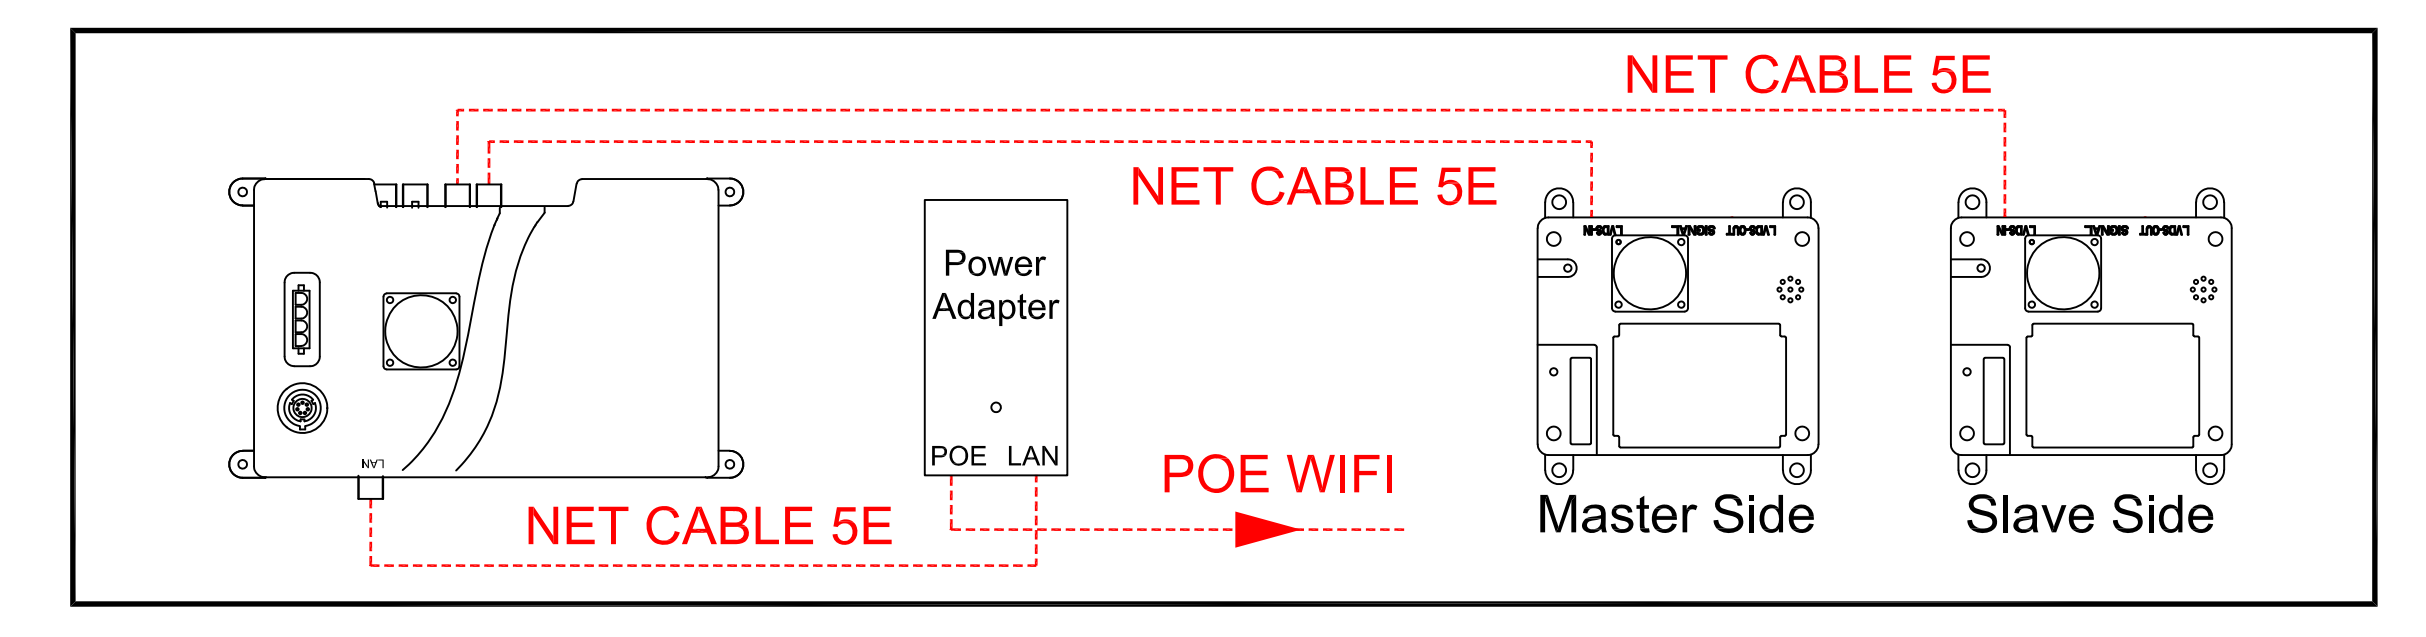

Order # :
 Xpress-20 80X160-1R
 120V / 1751W / 15A / 644LBS / Per Face

Support@thinksign.com
 www.ThinkSign.com

- NOTES:
 1.DISPLAY IS REAR VENTILATED, DO NOT BLOCK UP VENTILATORS.
 2.FRONT ACCESS FOR SERVICE.
 3.THINKSIGN IS NOT RESPONSIBLE FOR THE MAIN ELECTRICAL DISCONNECT.
 4.THINKSIGN IS NOT RESPONSIBLE FOR THE MOUNTING HARDWARE OR THE INTEGRITY OF THE STRUCTURE THE DISPLAY IS MOUNTED TO.

Please Keep For Service!

Open the cabinet

Order # :
 Xpress-20 80X112-1R
 120V / 1216W / 11A / 440LBS / Per Face

Support@thinksign.com
 www.ThinkSign.com

- NOTES:
 1.DISPLAY IS REAR VENTILATED, DO NOT BLOCK UP VENTILATORS.
 2.FRONT ACCESS FOR SERVICE.
 3.THINKSIGN IS NOT RESPONSIBLE FOR THE MAIN ELECTRICAL DISCONNECT.
 4.THINKSIGN IS NOT RESPONSIBLE FOR THE MOUNTING HARDWARE OR THE INTEGRITY OF THE STRUCTURE THE DISPLAY IS MOUNTED TO.