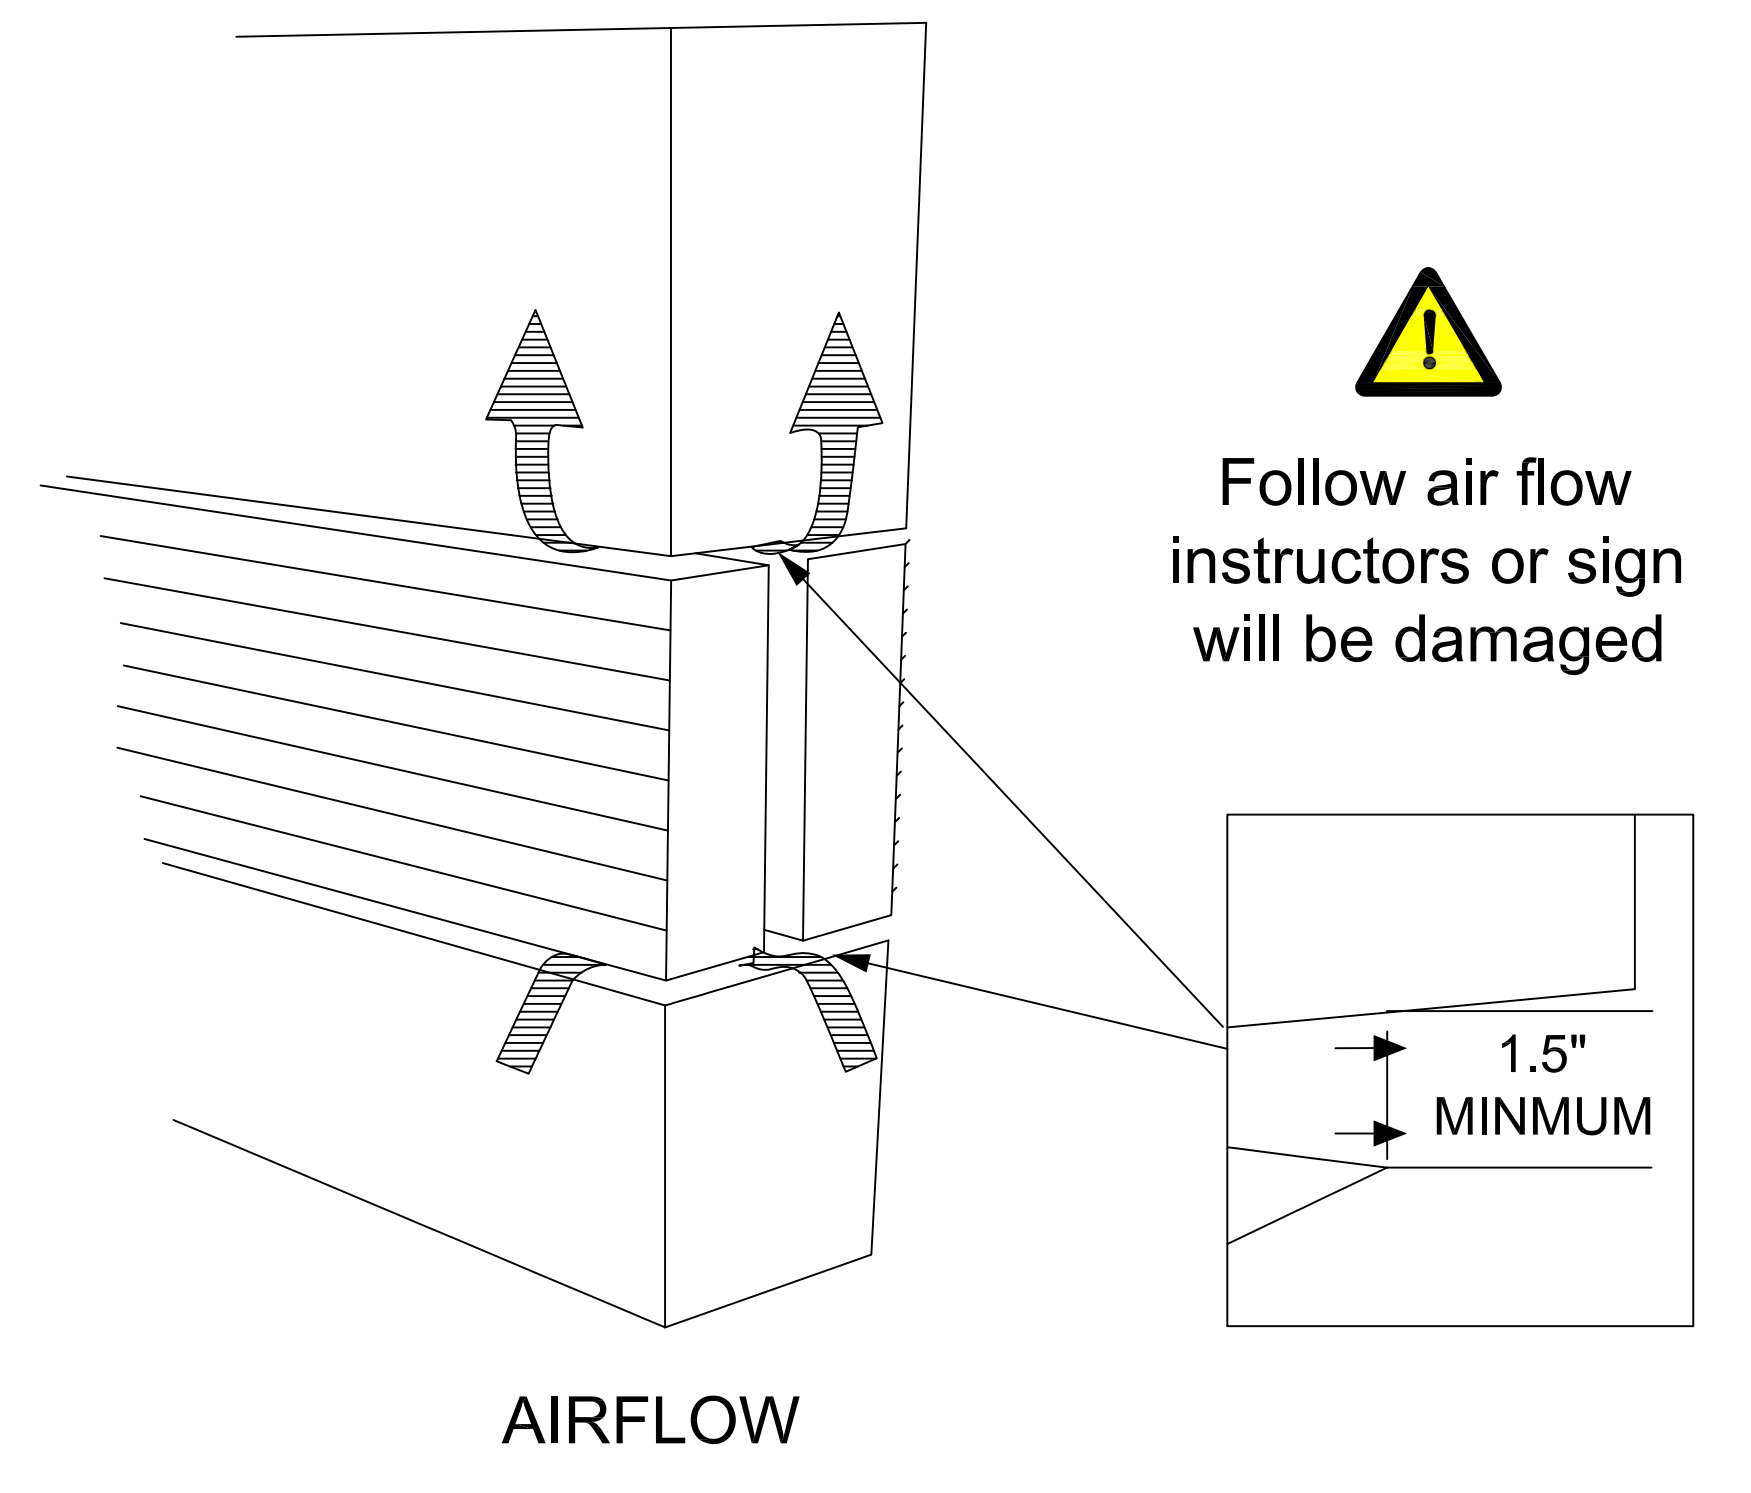

Order # :
 Xpress-20 80X160-1R
 120V / 1751W / 15A / 644LBS / Per Face

Support@thinksign.com
 www.ThinkSign.com

- NOTES:
 1.DISPLAY IS REAR VENTILATED, DO NOT BLOCK UP VENTILATORS.
 2.FRONT ACCESS FOR SERVICE.
 3.THINKSIGN IS NOT RESPONSIBLE FOR THE MAIN ELECTRICAL DISCONNECT.
 4.THINKSIGN IS NOT RESPONSIBLE FOR THE MOUNTING HARDWARE OR THE INTEGRITY OF THE STRUCTURE THE DISPLAY IS MOUNTED TO.

Please Keep For Service!

Open the cabinet

Order # :
 Xpress-20 80X112-1R
 120V / 1216W / 11A / 440LBS / Per Face

Support@thinksign.com
 www.ThinkSign.com

- NOTES:
 1.DISPLAY IS REAR VENTILATED, DO NOT BLOCK UP VENTILATORS.
 2.FRONT ACCESS FOR SERVICE.
 3.THINKSIGN IS NOT RESPONSIBLE FOR THE MAIN ELECTRICAL DISCONNECT.
 4.THINKSIGN IS NOT RESPONSIBLE FOR THE MOUNTING HARDWARE OR THE INTEGRITY OF THE STRUCTURE THE DISPLAY IS MOUNTED TO.