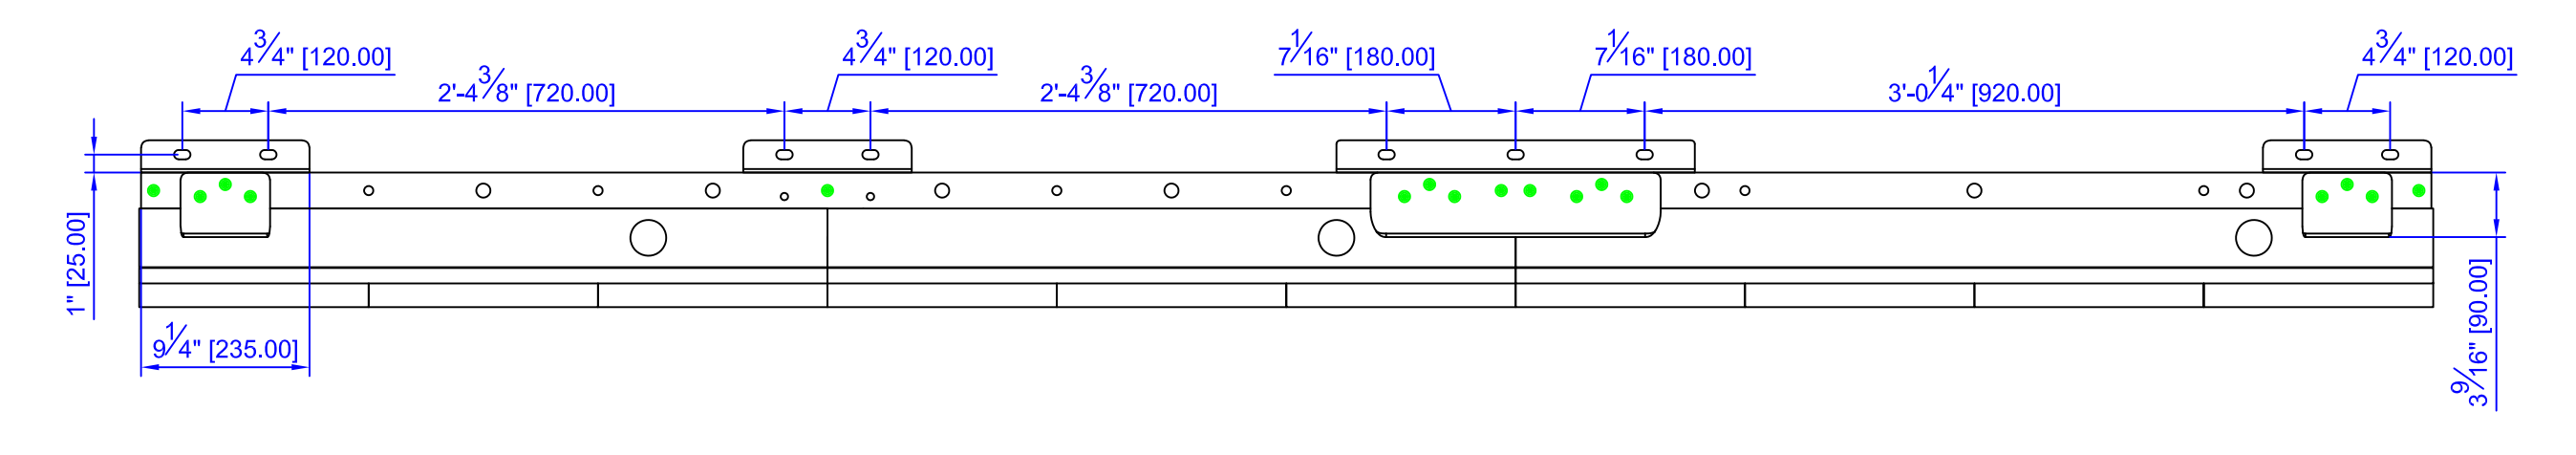

Order # :
 Xpress-20 80X160-1R
 120V / 1751W / 15A / 644LBS / Per Face

Support@thinksign.com
 www.ThinkSign.com

- NOTES:
 1.DISPLAY IS REAR VENTILATED, DO NOT BLOCK UP VENTILATORS.
 2.FRONT ACCESS FOR SERVICE.
 3.THINKSIGN IS NOT RESPONSIBLE FOR THE MAIN ELECTRICAL DISCONNECT.
 4.THINKSIGN IS NOT RESPONSIBLE FOR THE MOUNTING HARDWARE OR THE INTEGRITY OF THE STRUCTURE THE DISPLAY IS MOUNTED TO.

Please Keep For Service!

Open the cabinet

Order # :
 Xpress-20 80X112-1R
 120V / 1216W / 11A / 440LBS / Per Face

Support@thinksign.com
 www.ThinkSign.com

- NOTES:
 1.DISPLAY IS REAR VENTILATED, DO NOT BLOCK UP VENTILATORS.
 2.FRONT ACCESS FOR SERVICE.
 3.THINKSIGN IS NOT RESPONSIBLE FOR THE MAIN ELECTRICAL DISCONNECT.
 4.THINKSIGN IS NOT RESPONSIBLE FOR THE MOUNTING HARDWARE OR THE INTEGRITY OF THE STRUCTURE THE DISPLAY IS MOUNTED TO.