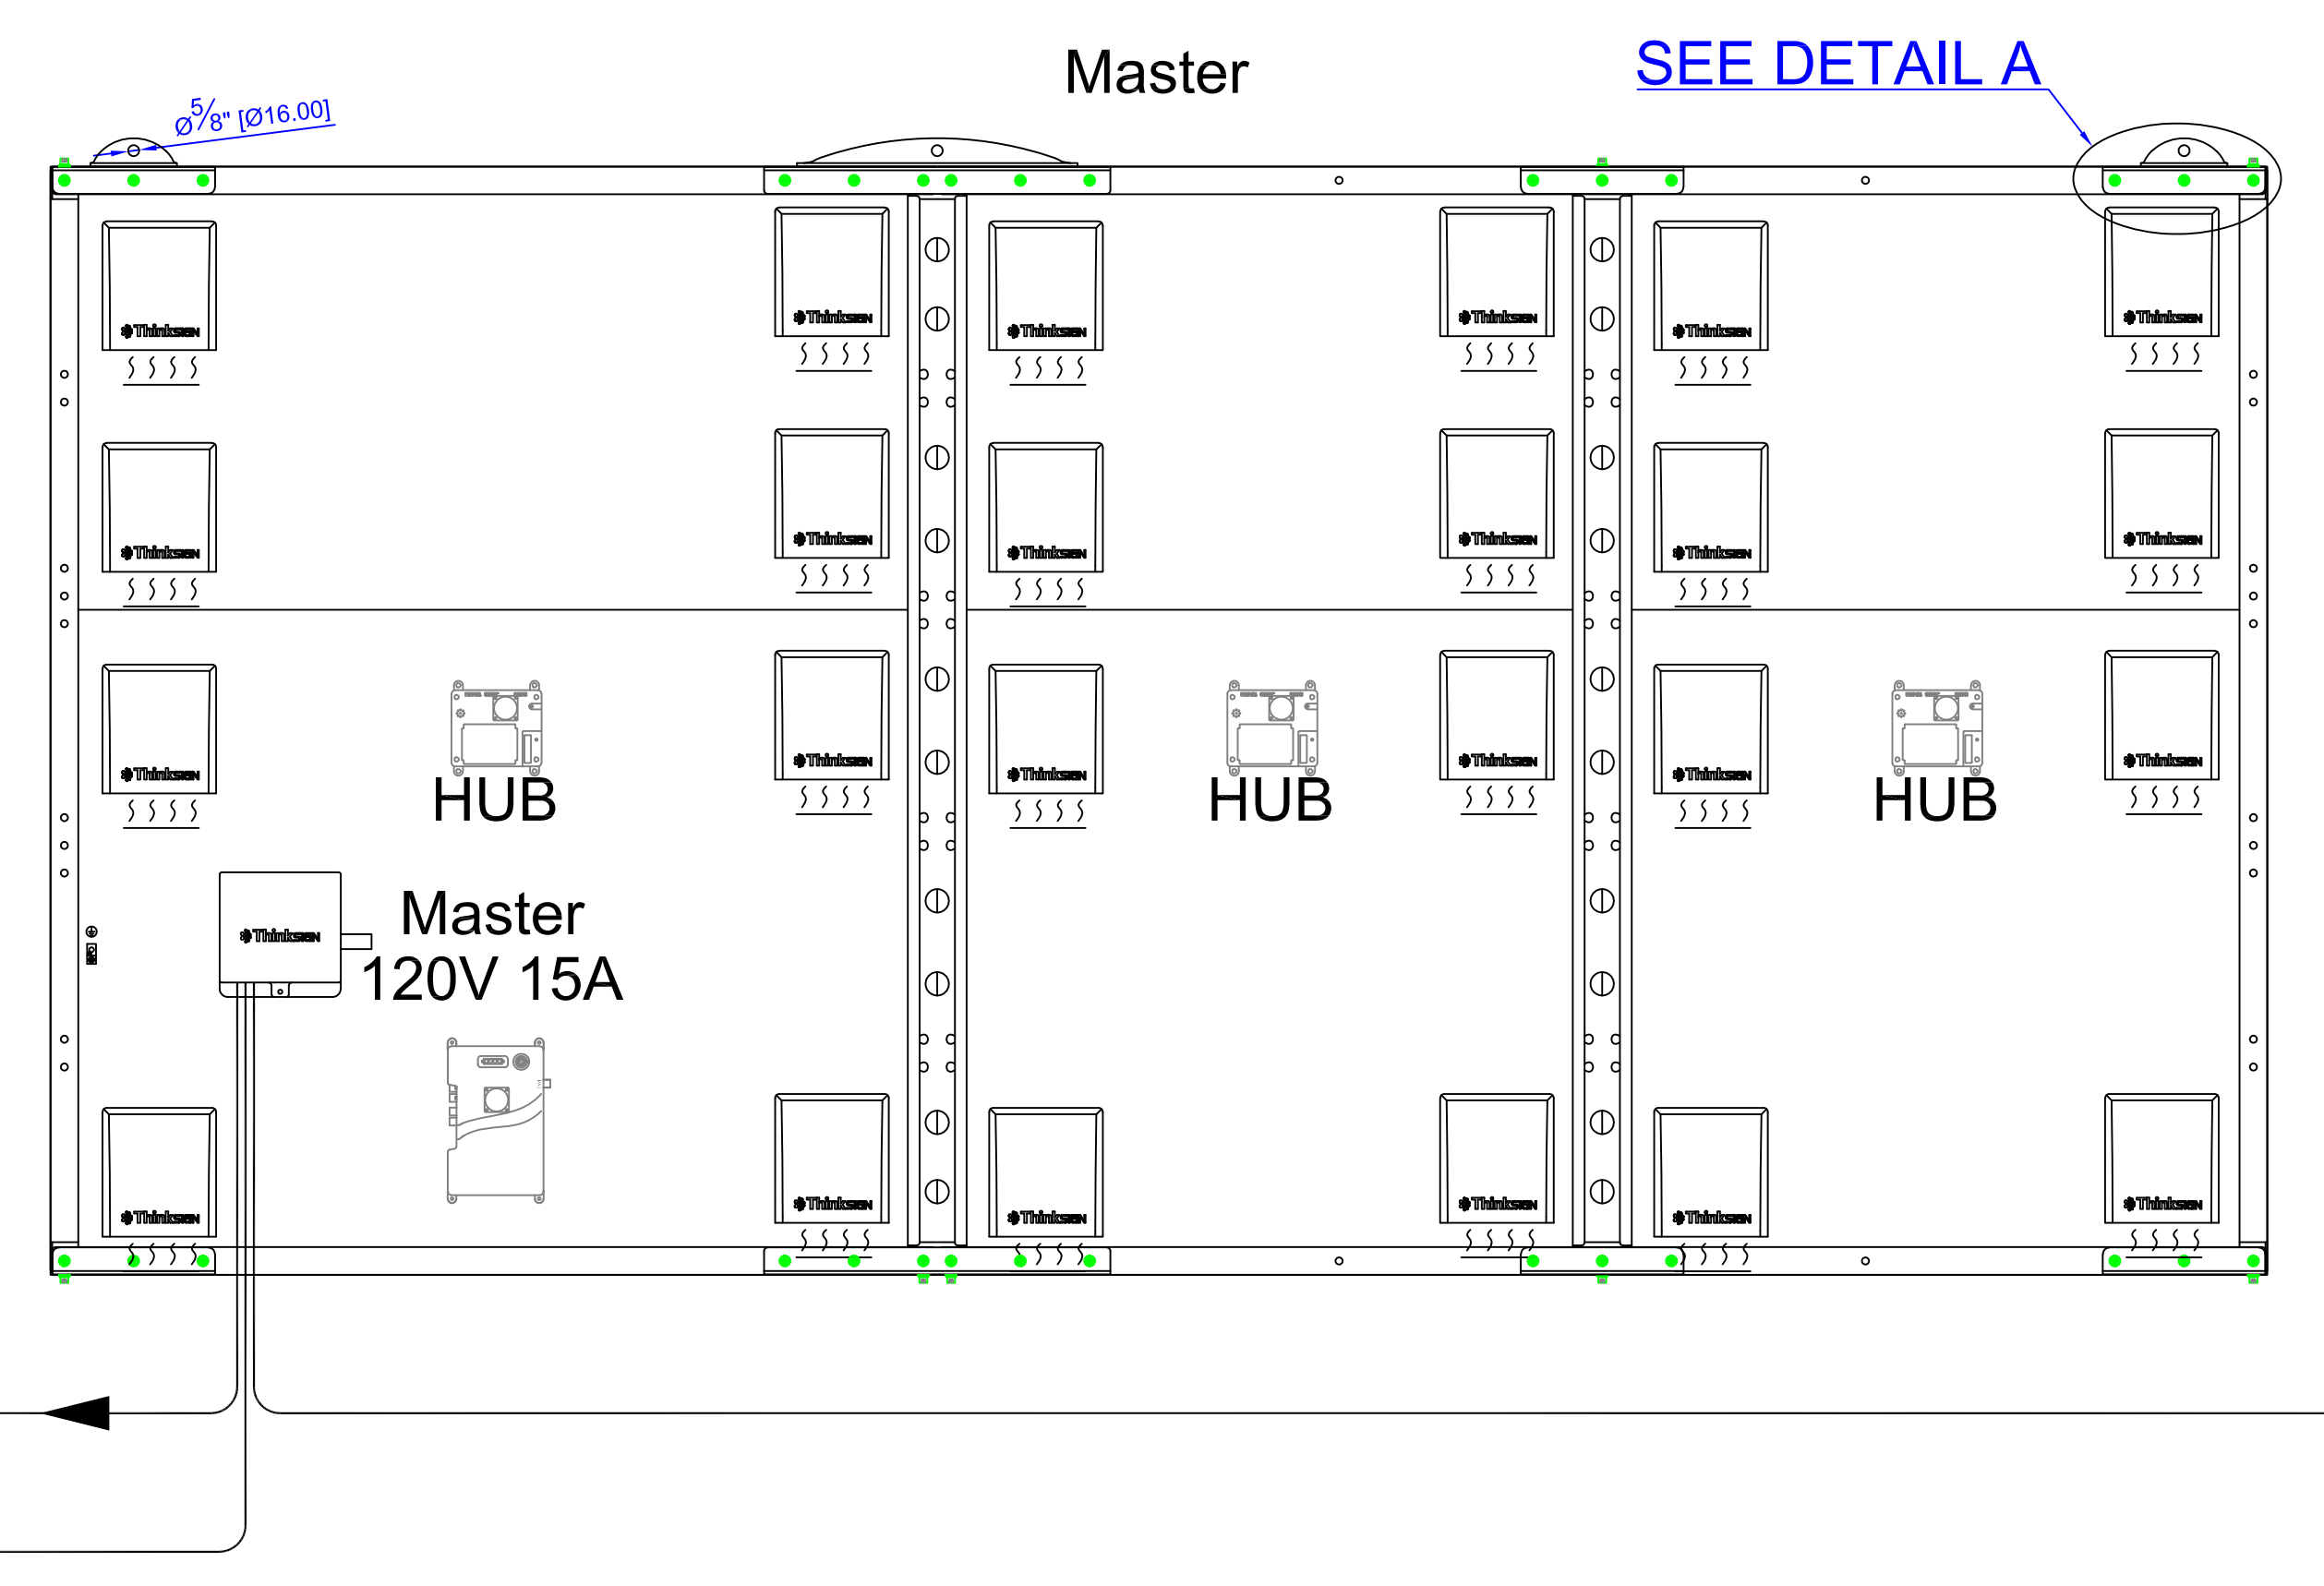

Order # :
 Xpress-20 80X160-1R
 120V / 1751W / 15A / 644LBS / Per Face

Support@thinksign.com
 www.ThinkSign.com

- NOTES:
 1.DISPLAY IS REAR VENTILATED, DO NOT BLOCK UP VENTILATORS.
 2.FRONT ACCESS FOR SERVICE.
 3.THINKSIGN IS NOT RESPONSIBLE FOR THE MAIN ELECTRICAL DISCONNECT.
 4.THINKSIGN IS NOT RESPONSIBLE FOR THE MOUNTING HARDWARE OR THE INTEGRITY OF THE STRUCTURE THE DISPLAY IS MOUNTED TO.

Please Keep For Service!

Open the cabinet

Order # :
 Xpress-20 80X112-1R
 120V / 1216W / 11A / 440LBS / Per Face

Support@thinksign.com
 www.ThinkSign.com

- NOTES:
 1.DISPLAY IS REAR VENTILATED, DO NOT BLOCK UP VENTILATORS.
 2.FRONT ACCESS FOR SERVICE.
 3.THINKSIGN IS NOT RESPONSIBLE FOR THE MAIN ELECTRICAL DISCONNECT.
 4.THINKSIGN IS NOT RESPONSIBLE FOR THE MOUNTING HARDWARE OR THE INTEGRITY OF THE STRUCTURE THE DISPLAY IS MOUNTED TO.